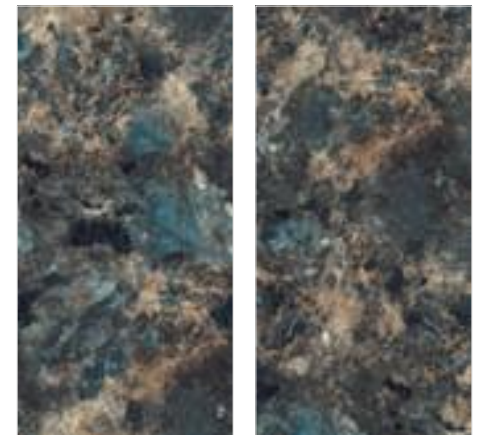

Volcano Blue

Available Surface
Polished

1200x2400mm
9mm thickness

Total Faces |3

Madagascar Blue

Available Surface
Polished

1200x2400mm
9mm thickness

Total Faces |3