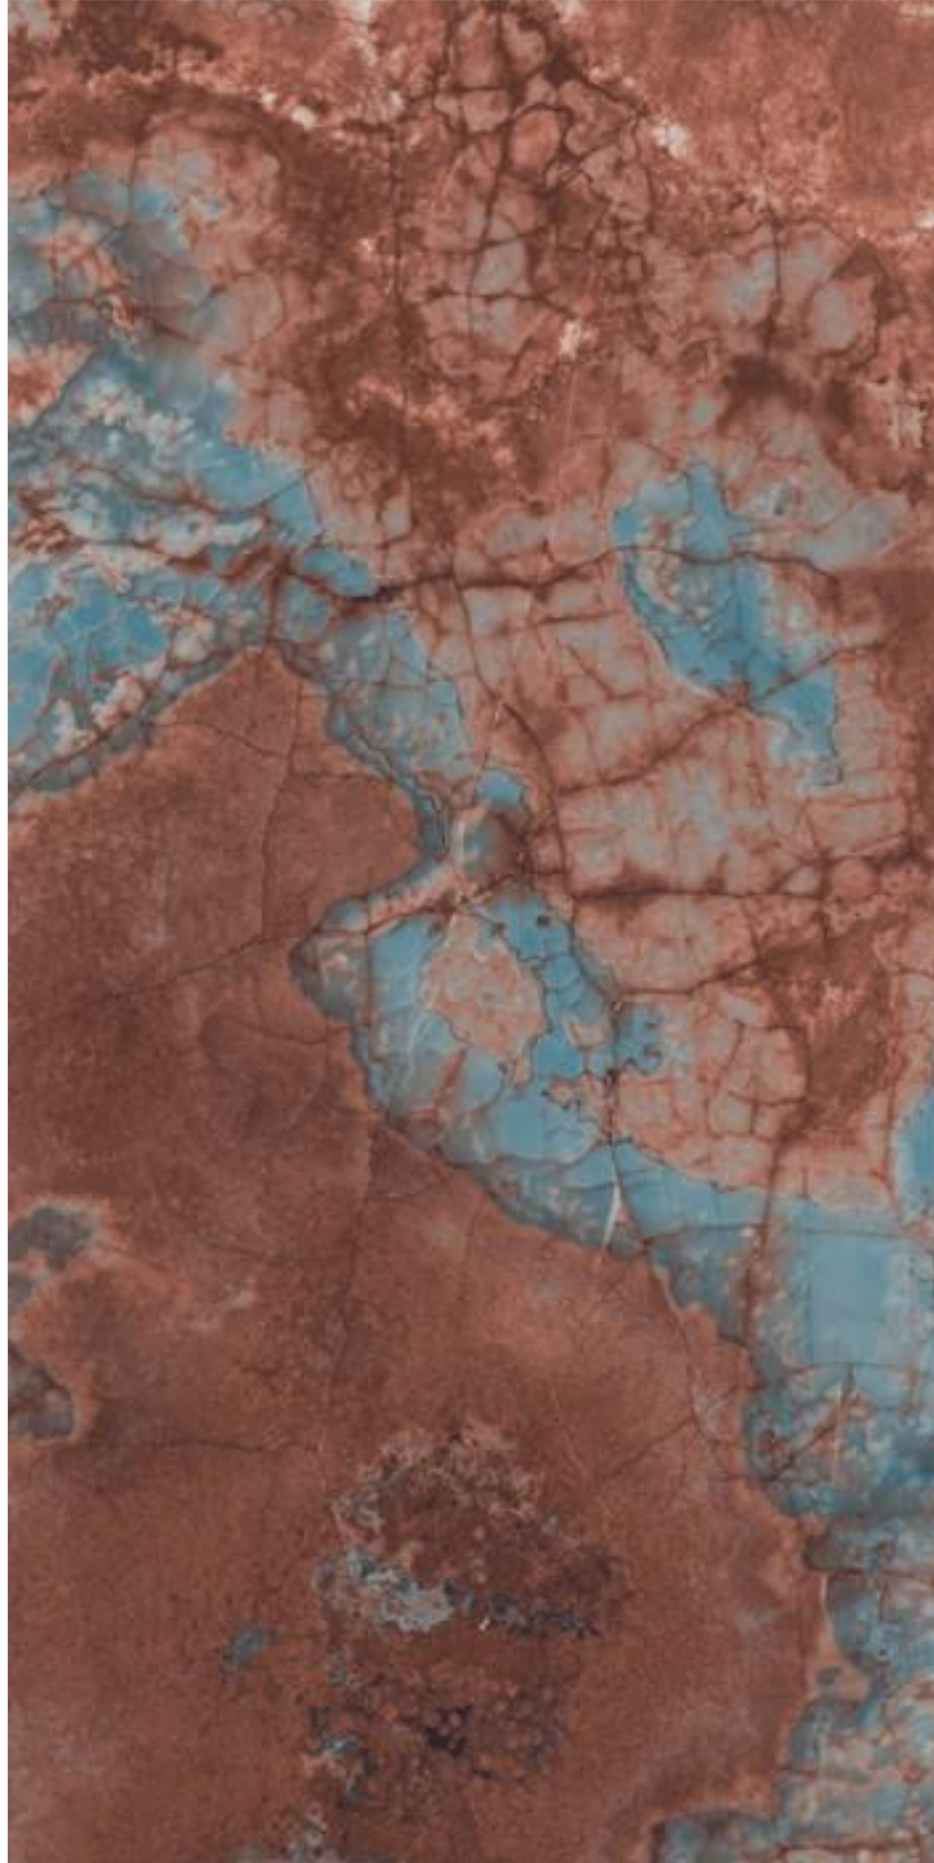

Lapis Red

Available Surface
Polished

1200x2400mm
9mm thickness

Total Faces |3