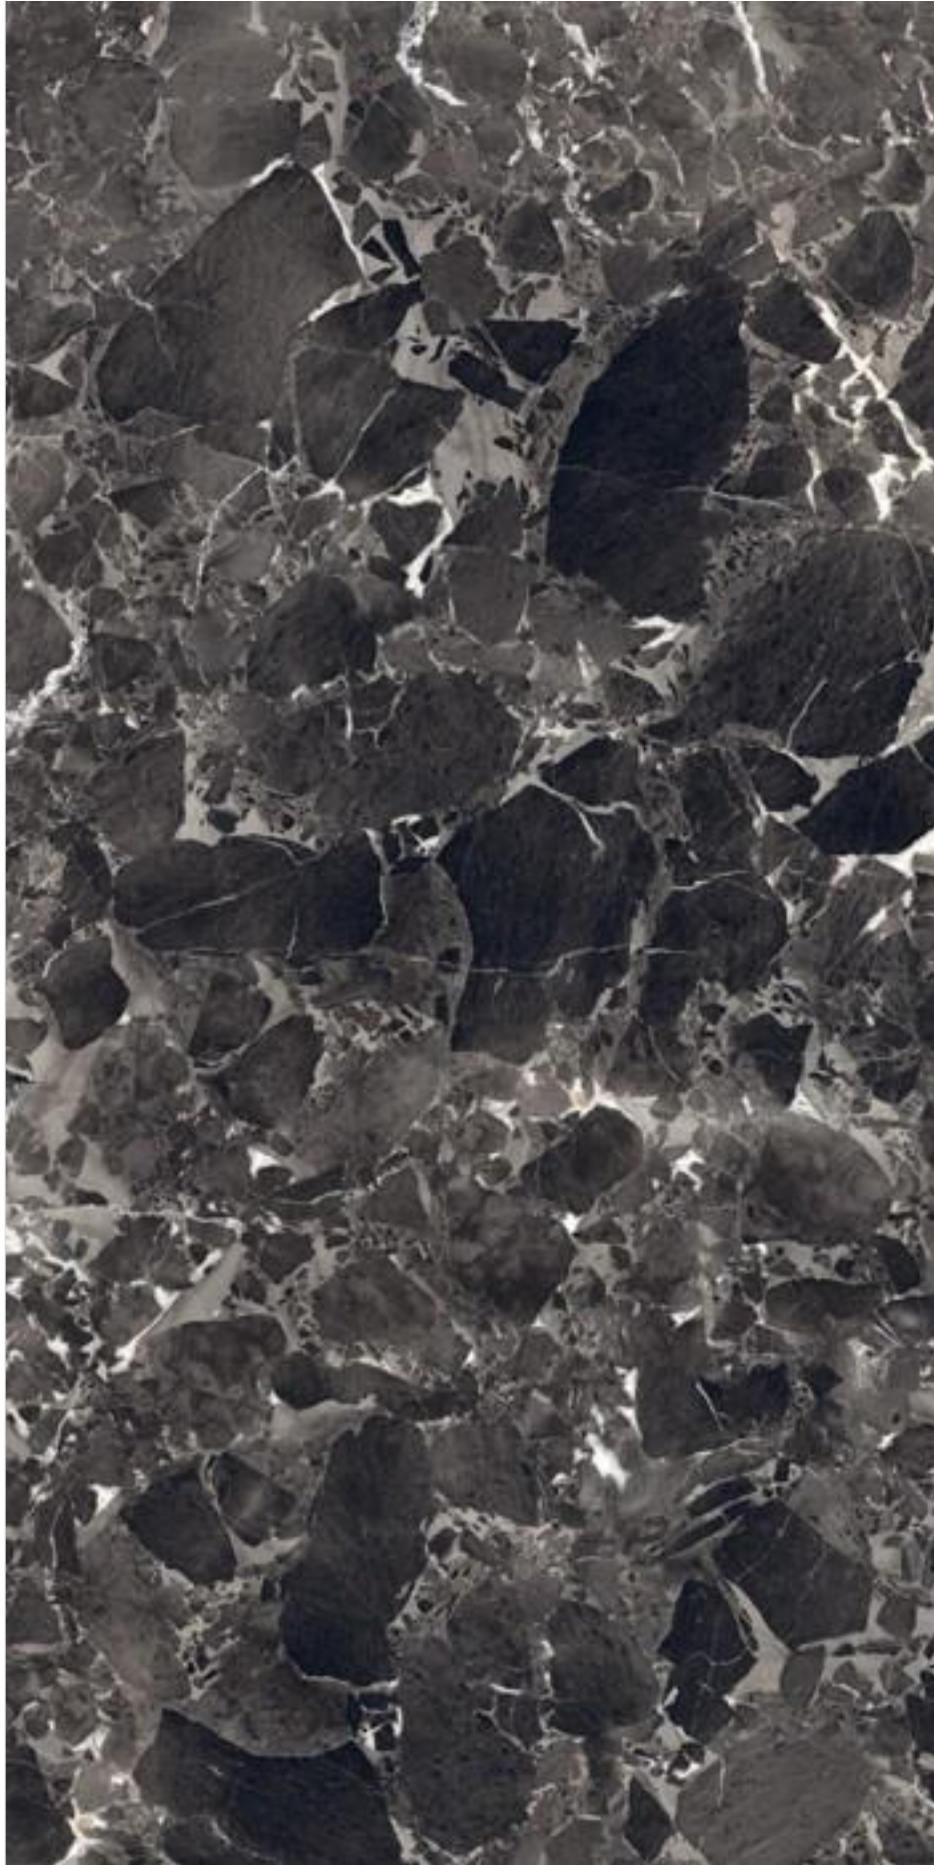

Zer Stone Black

Available Surface

Polished

1200x2400mm
9mm thickness

Total Faces |3