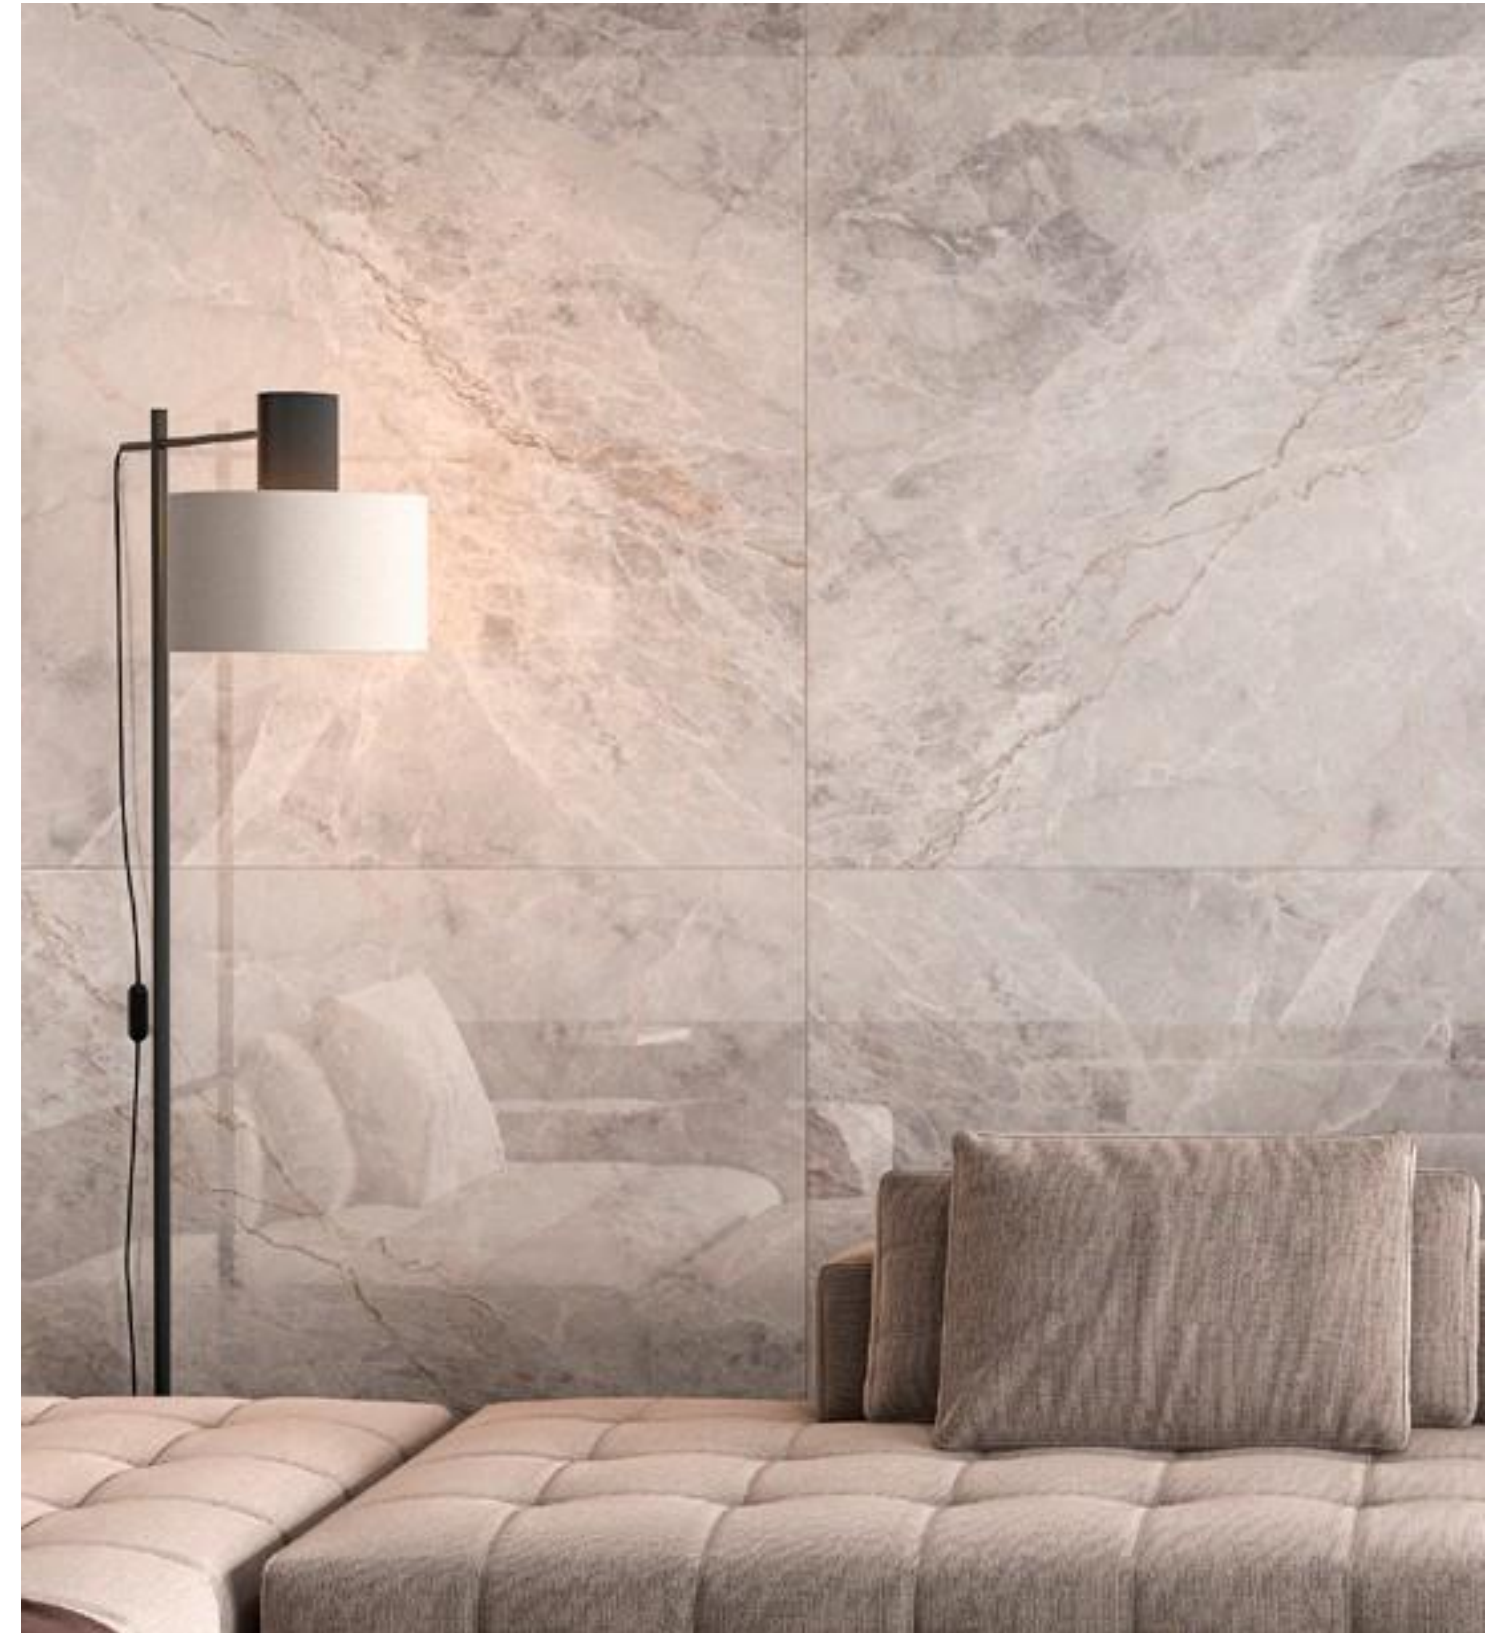

Grigio Armani Natural

Available Surface
Polished / Digimatt

1200x2400mm
9mm thickness

Total Faces | 2

Grigio Armani Natural