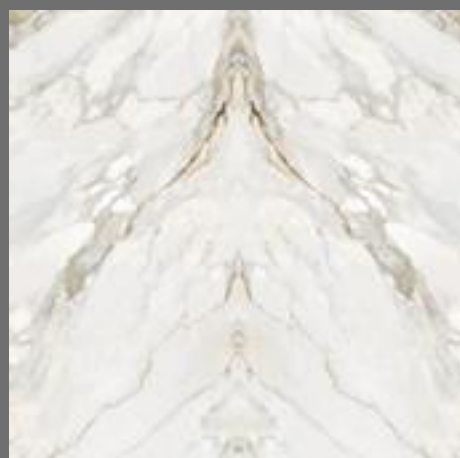

Royal Armani Grey

Available Surface
Polished / Digimatt

1200x2400mm
9mm thickness

Total Faces |3

Royal Armani Grey

Reception

Bookmatch

Wall