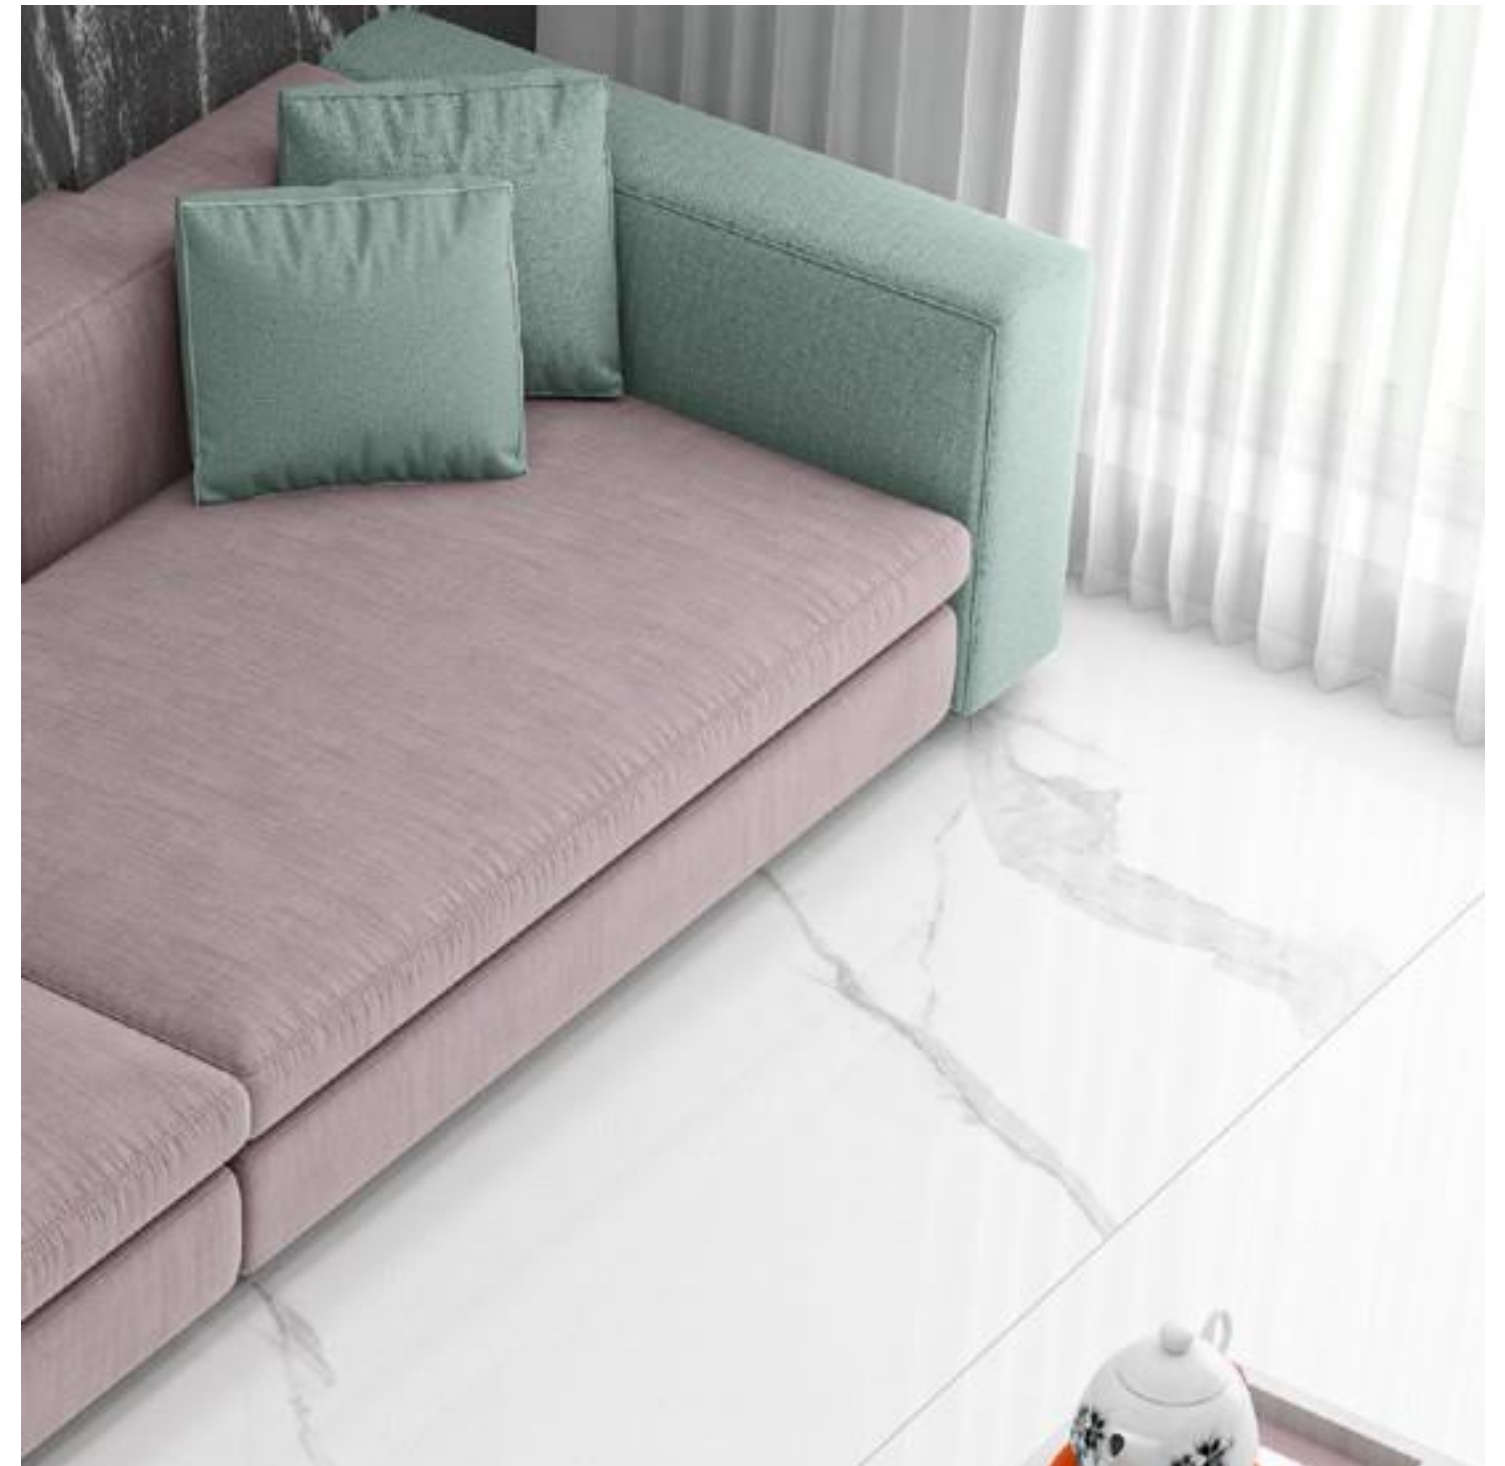

Venatino Grey

Available Surface
Polished / Digimatt

1200x2400mm
9mm thickness

Total Faces |3

Venatino Grey

Living Room

Wall

Invisible Grey
1200x2400mm