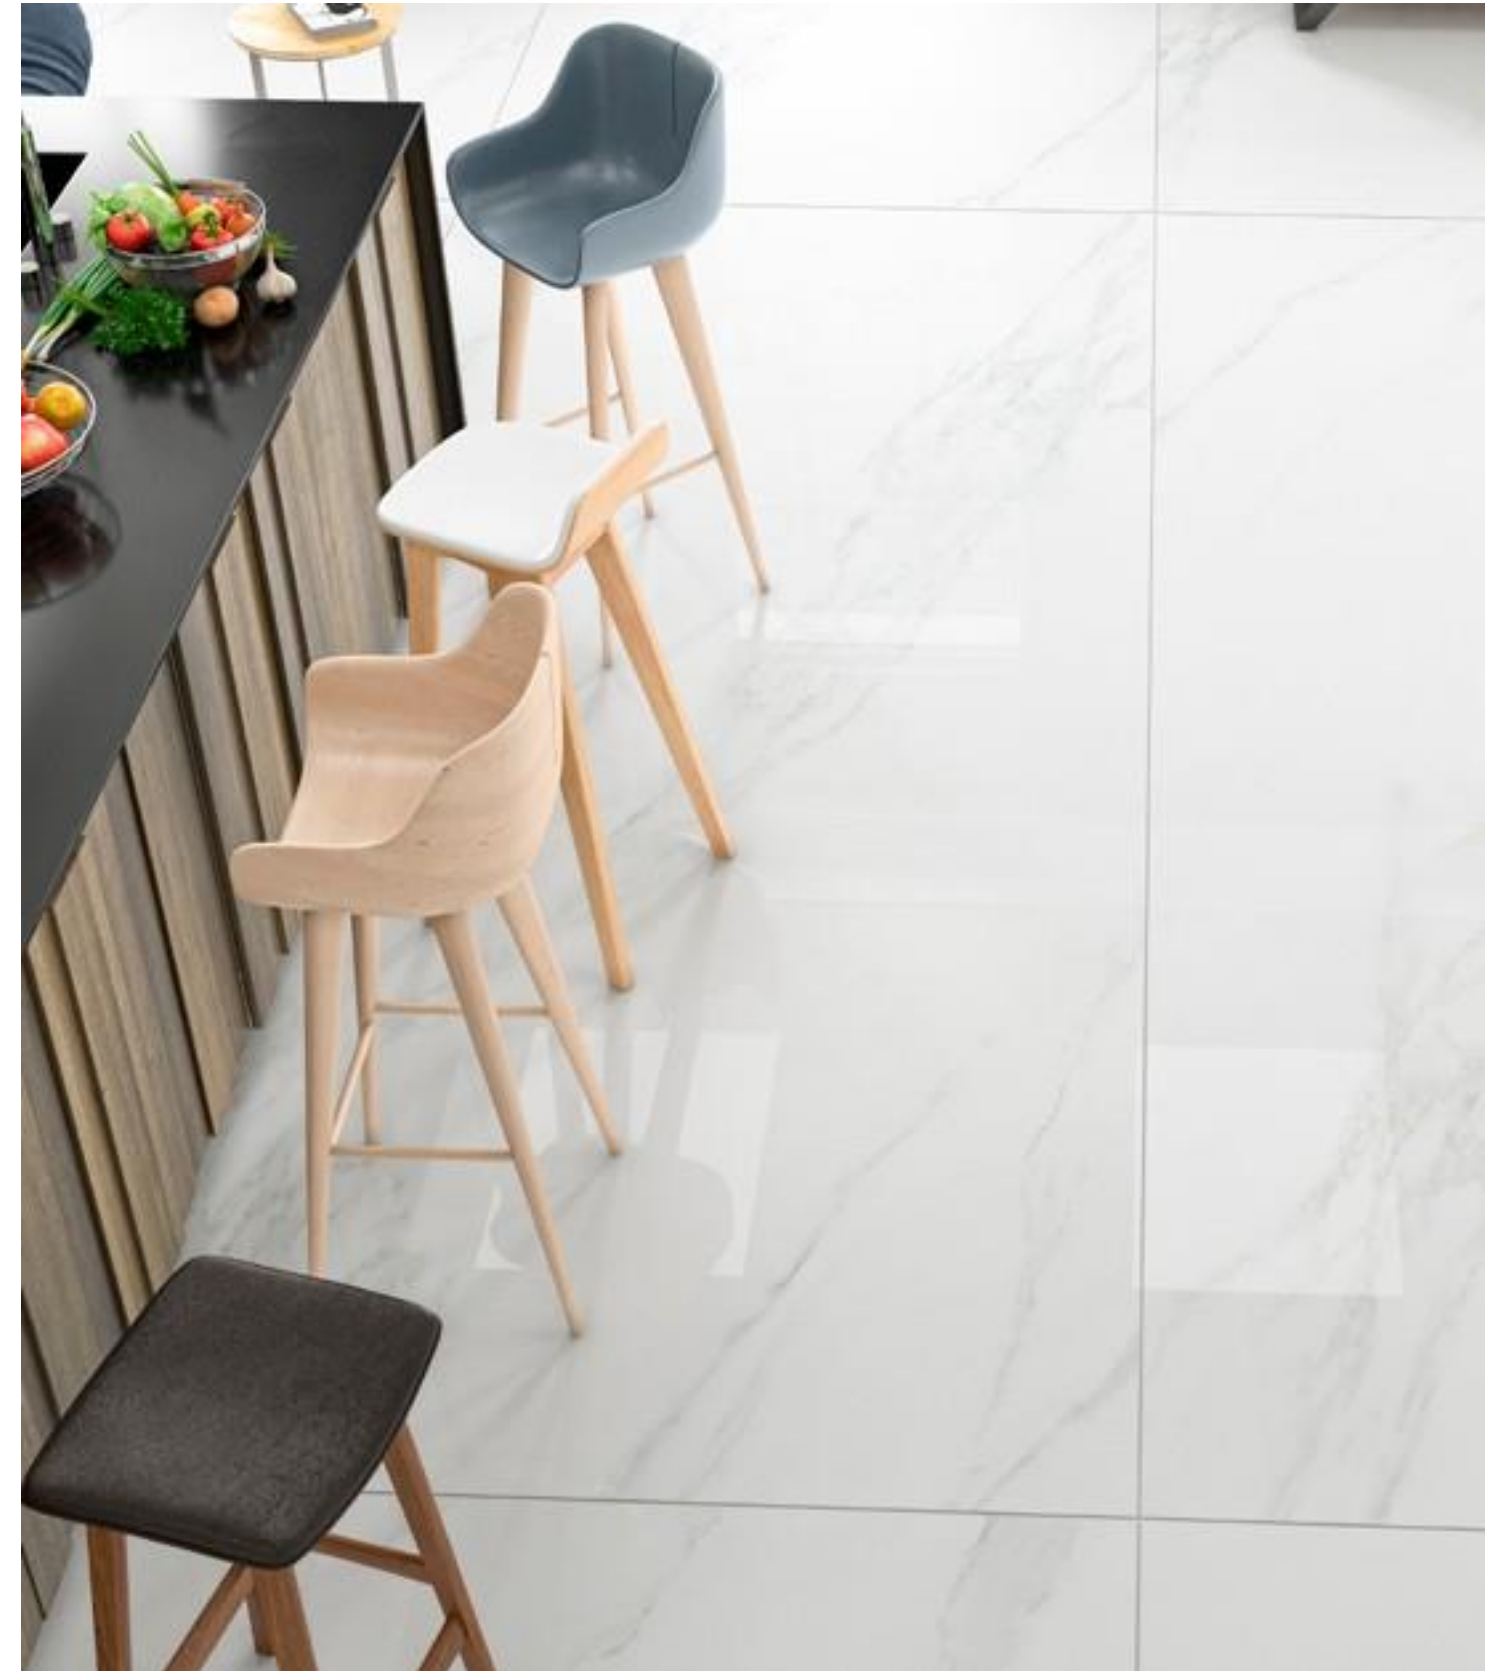

Living Room

Floor
Statuario Bianco Soft
1200x2400mm