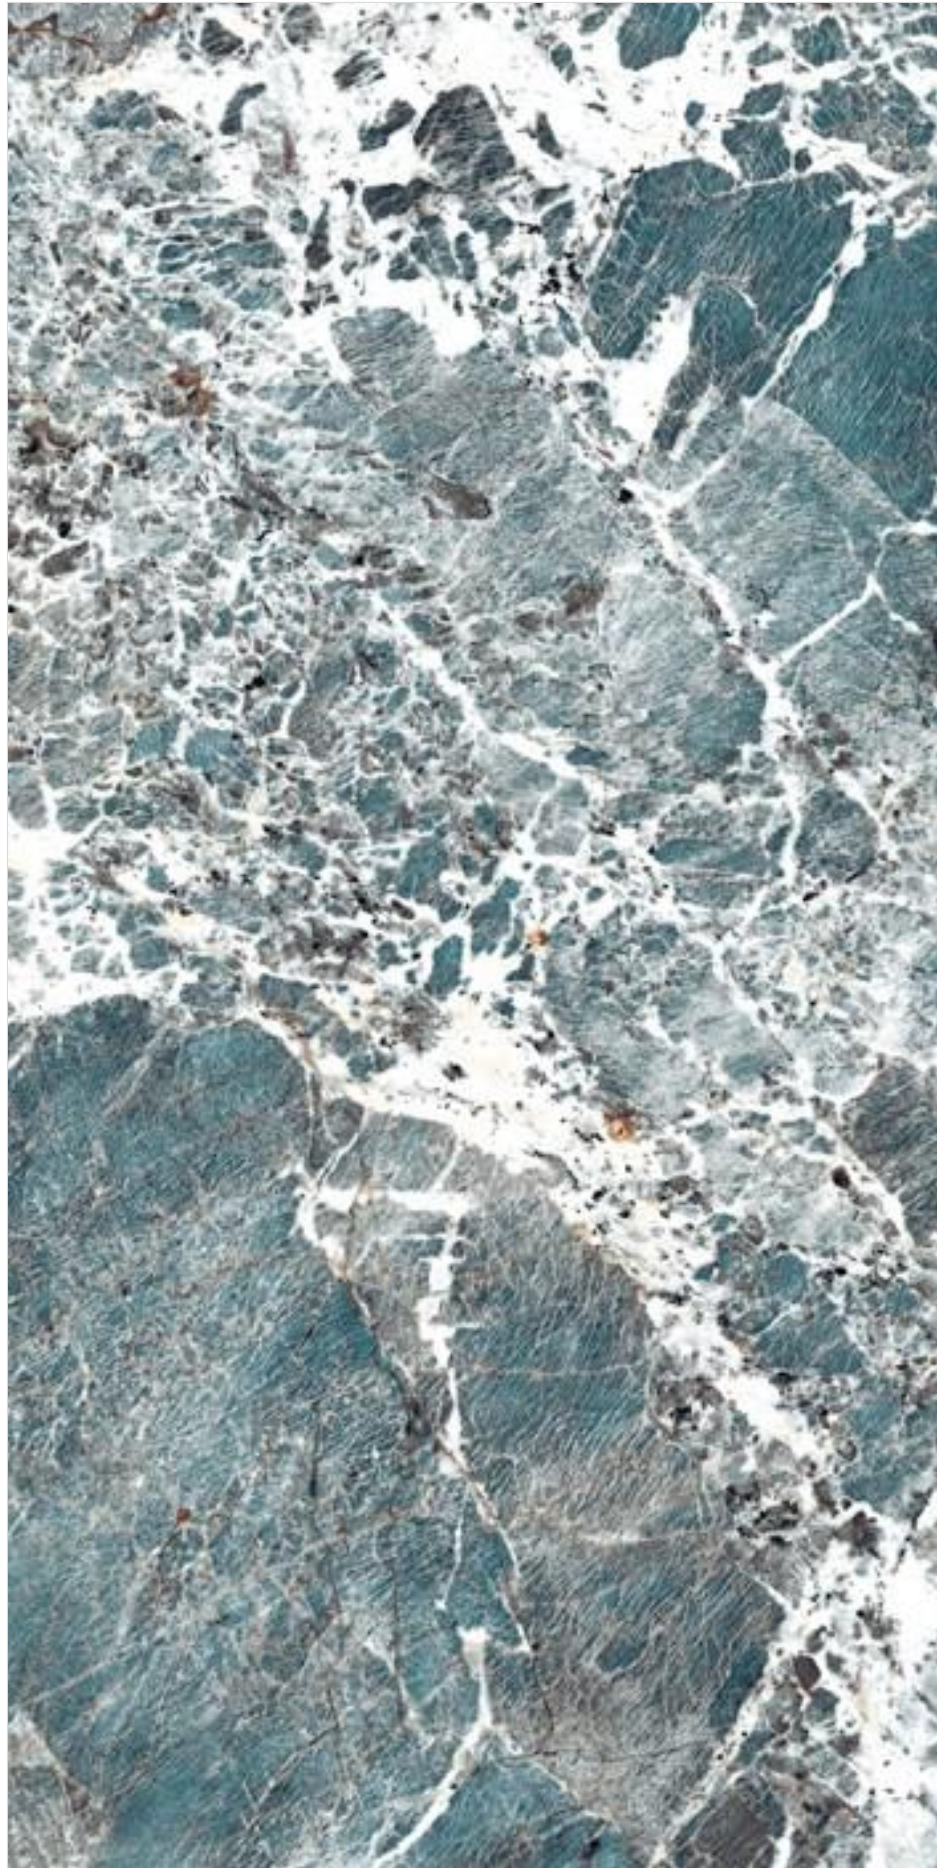

Reception

Wall

Amazonite
1200x2400mm

Floor

??
1200x2400mm

Amazonite

Available Surface

Polished