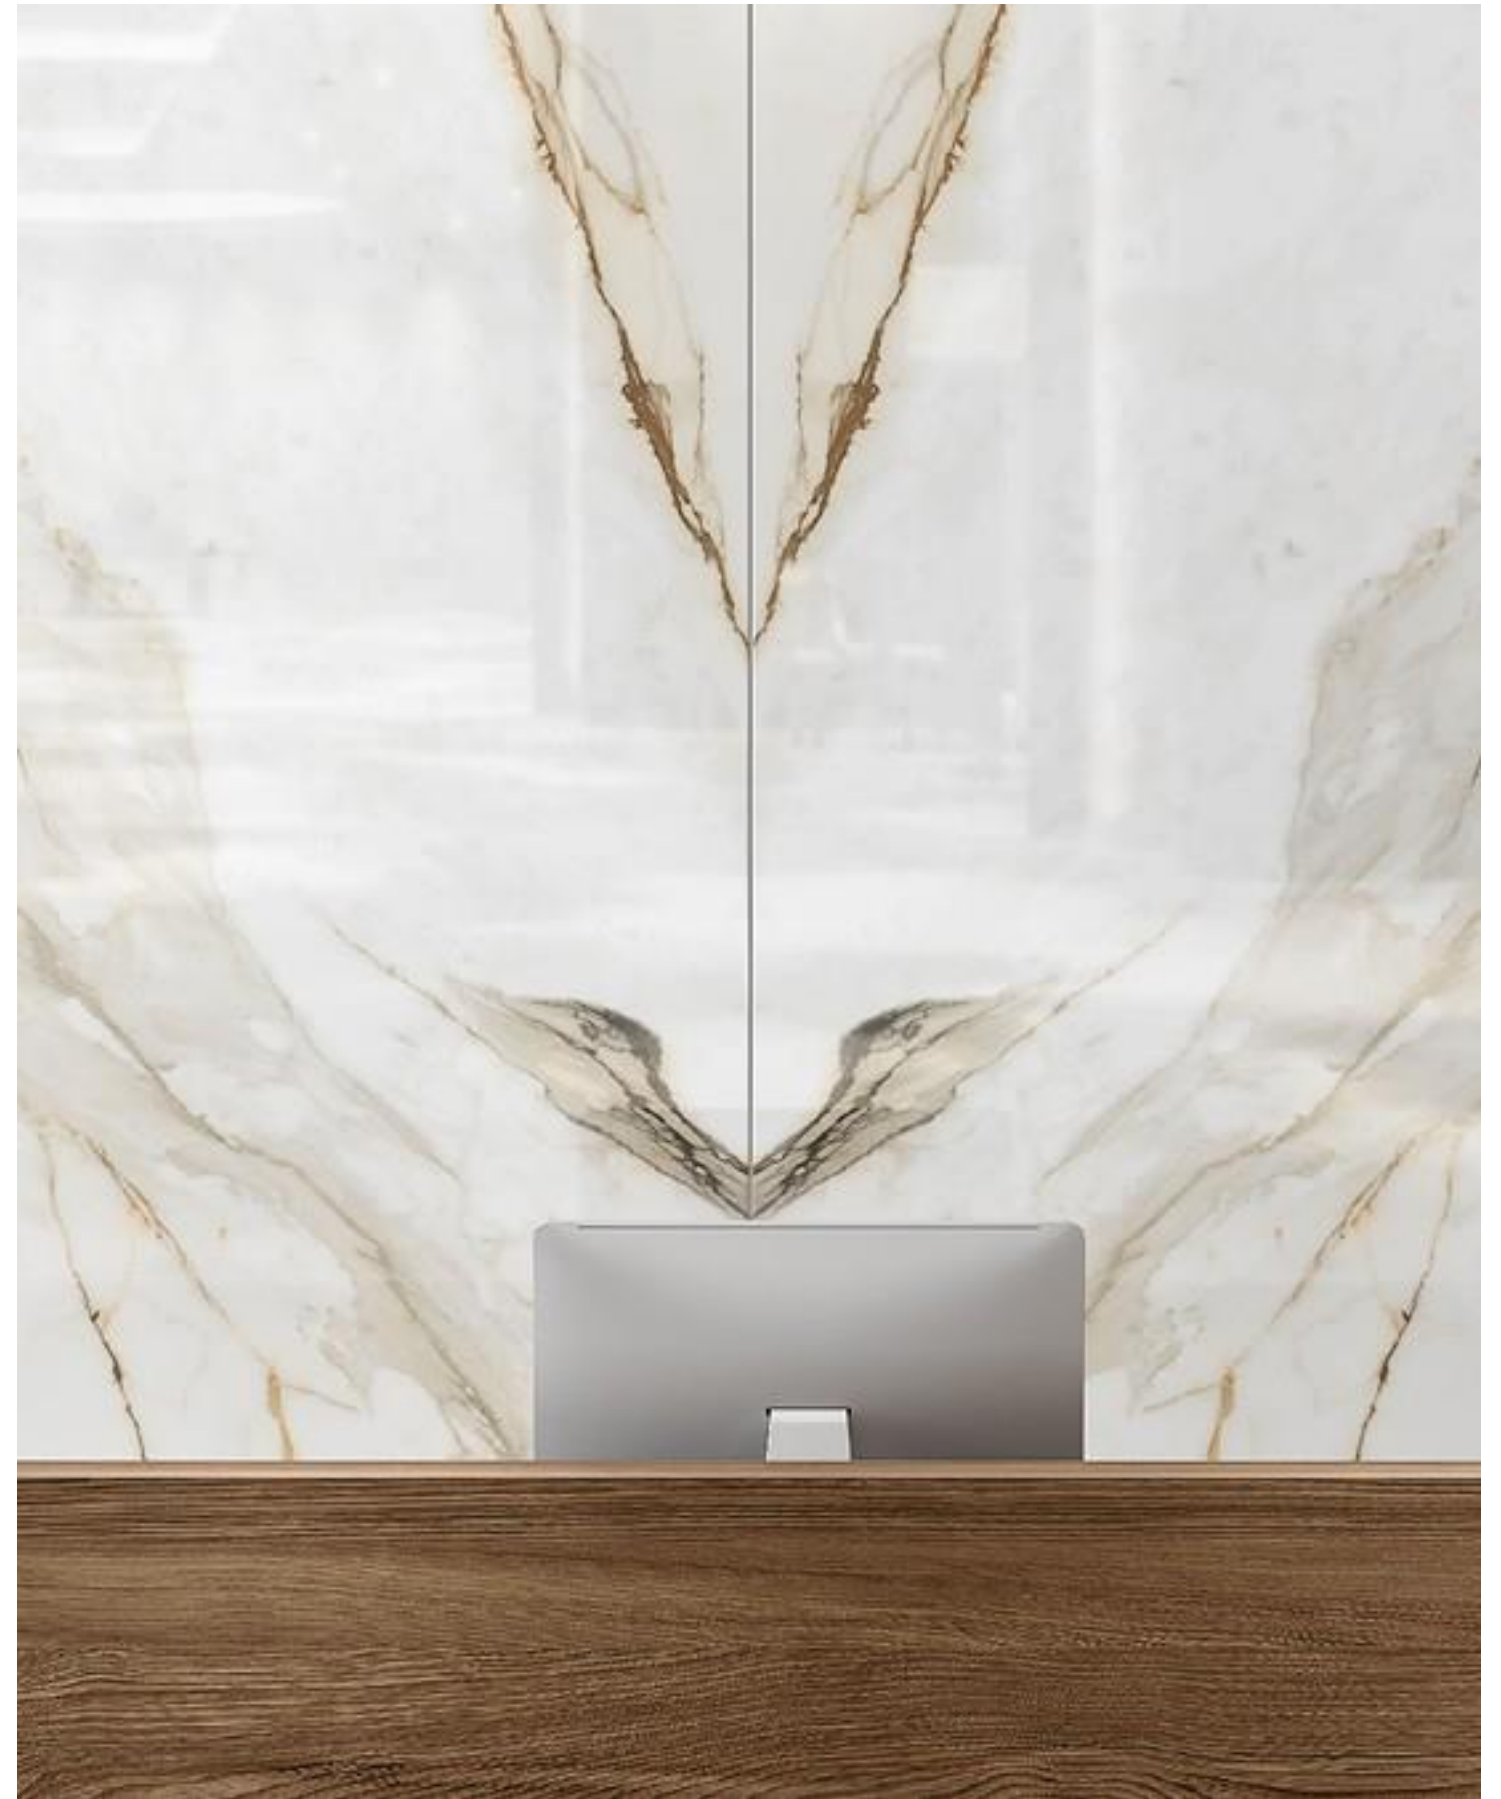

Atlantis Gold

Available Surface
Polished / Digimatt

1200x2400mm
9mm thickness

Total Face | 1

Atlantis Gold