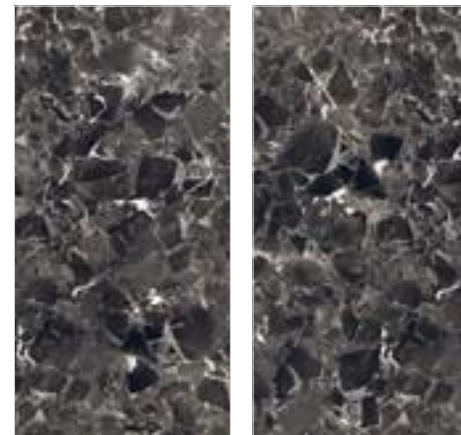

Zer Stone Black

Available Surface

Polished

1200x2400mm
9mm thickness

Total Faces |3