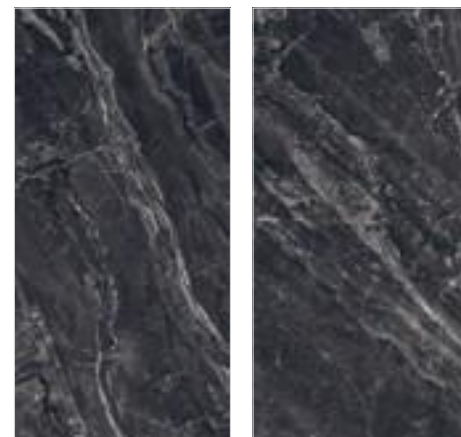

Claros Greek

Available Surface

Polished

1200x2400mm
9mm thickness

Total Faces | 3