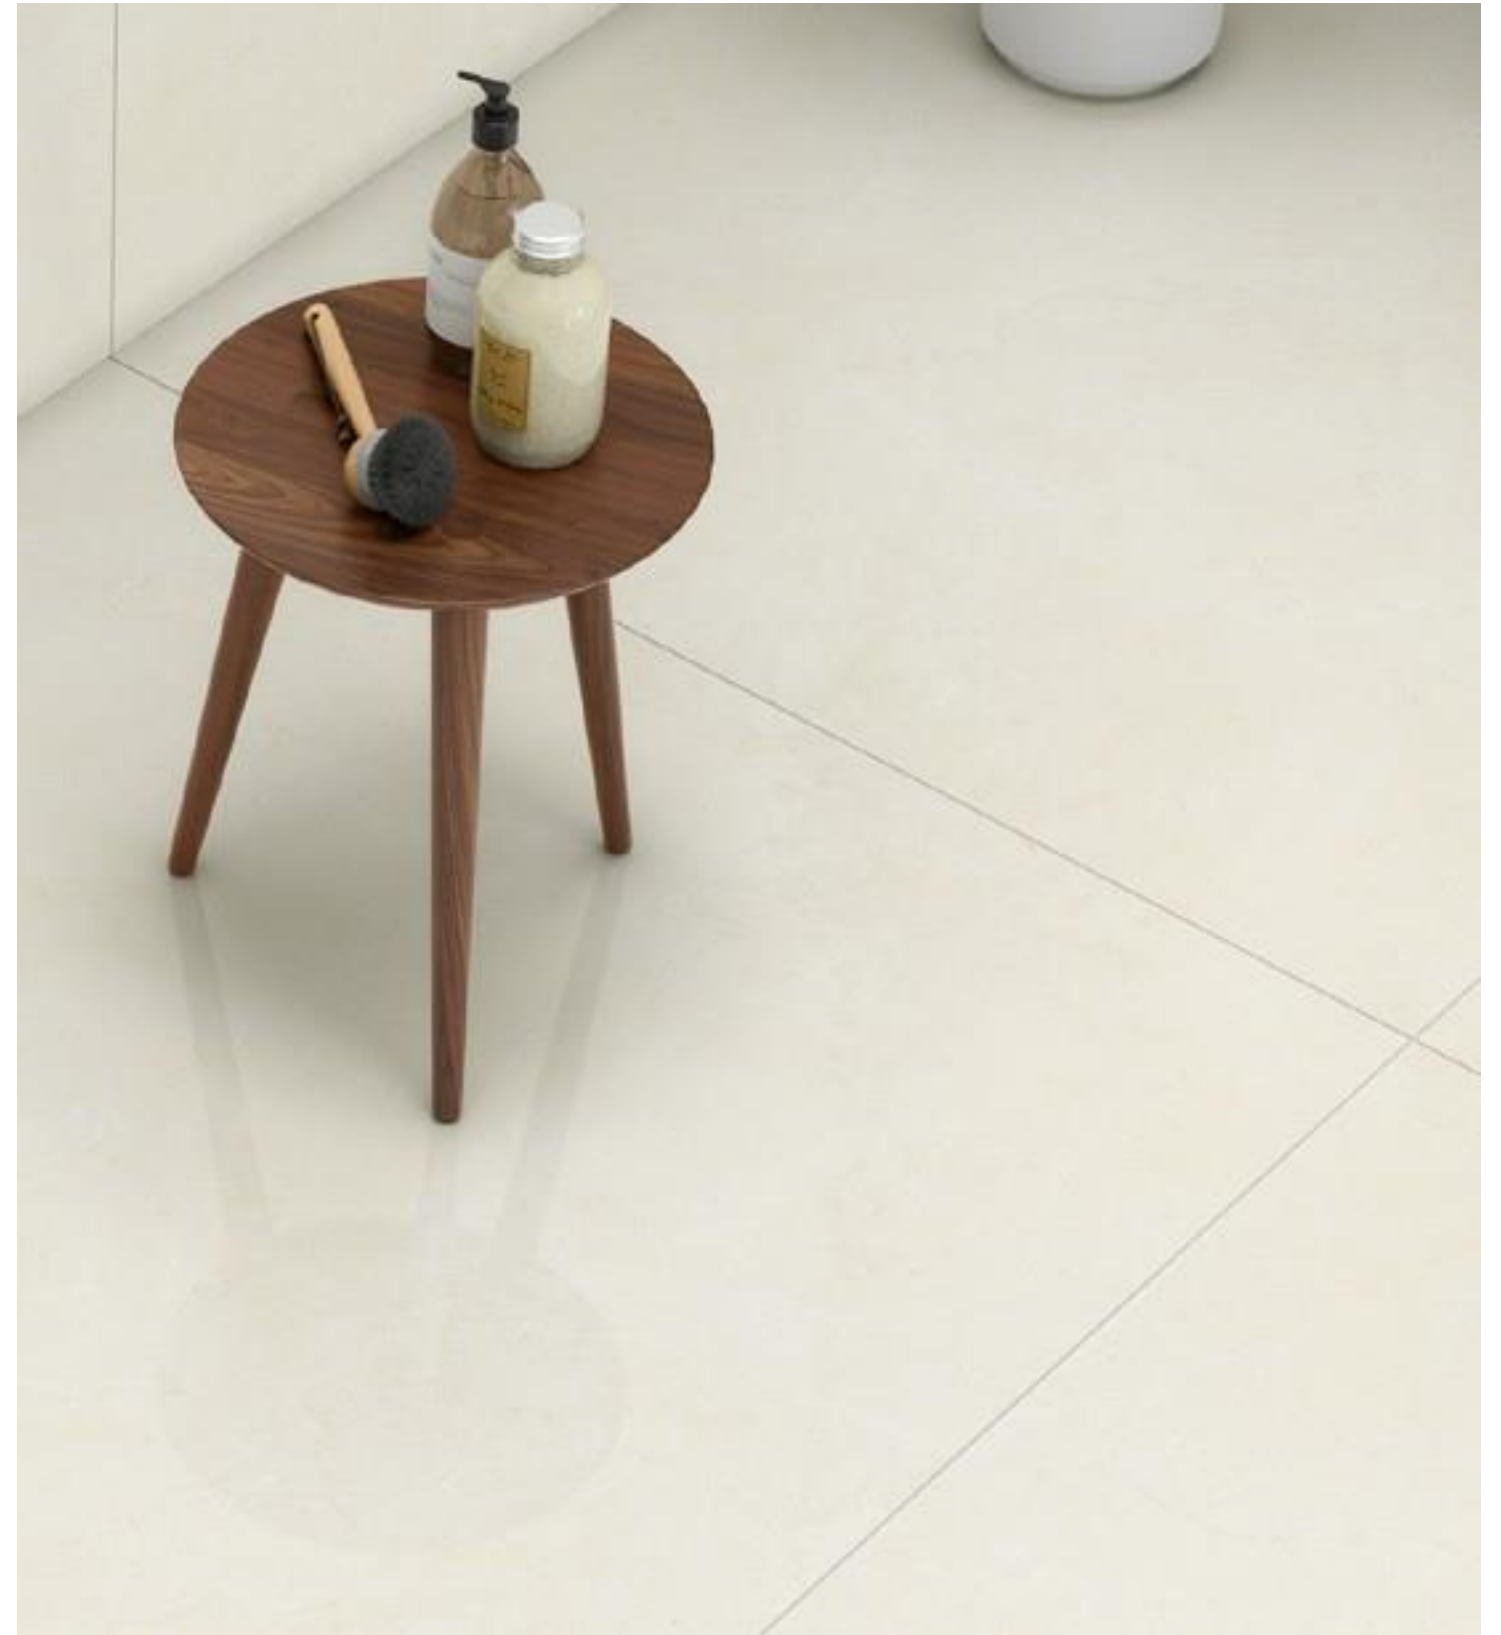

Marfil Natural