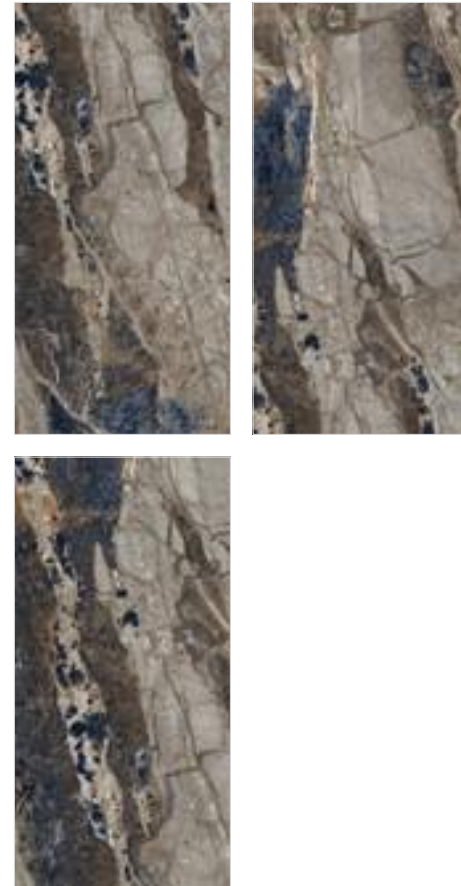

Sant Luc Azul

Available Surface
Polished

1200x2400mm
9mm thickness

Total Faces | 4