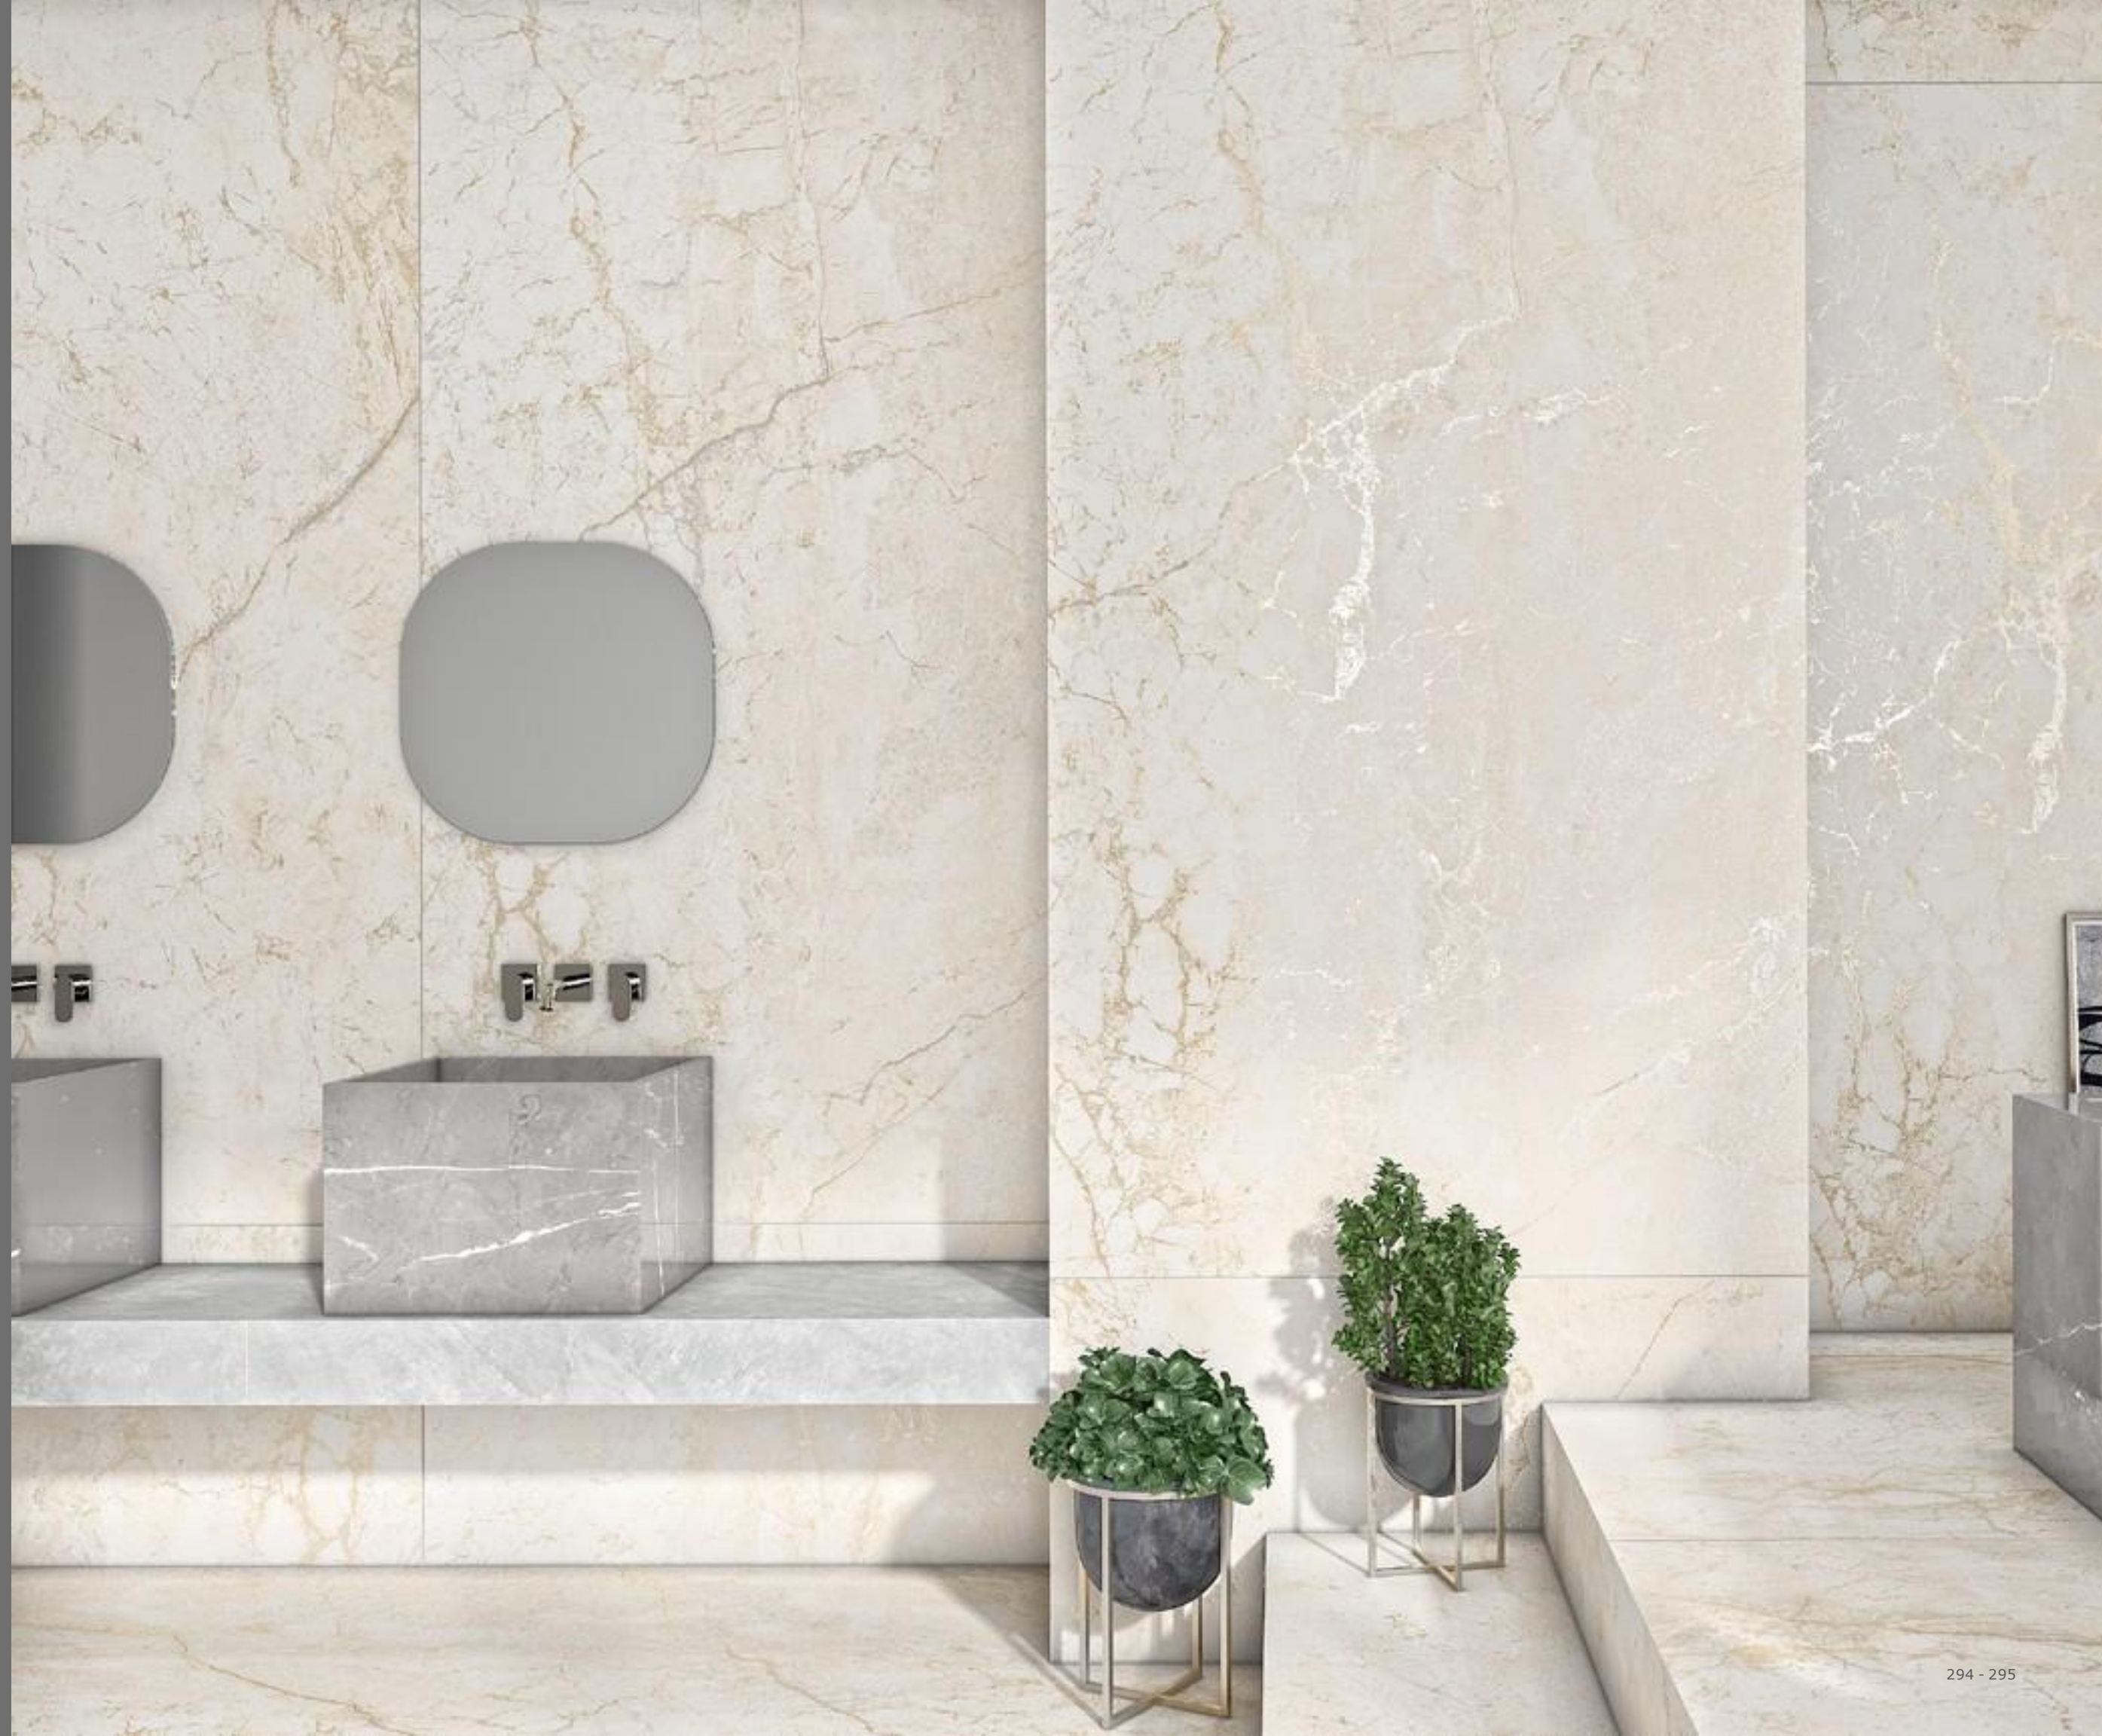

Available Surface
Matt / Carving

1200x2400mm
 **9mm thickness**

Total Faces |2

Rockland Choco

Available Surface
Matt / Carving

1200x2400mm
 **9mm thickness**

Total Faces |2

Bathroom

Wall

Moon Stone Beige
1200x2400mm

Floor

Moon Stone Beige
1200x2400mm

Hotel Reception

Wall

Moon Stone Grey
1200x2400mm

Floor