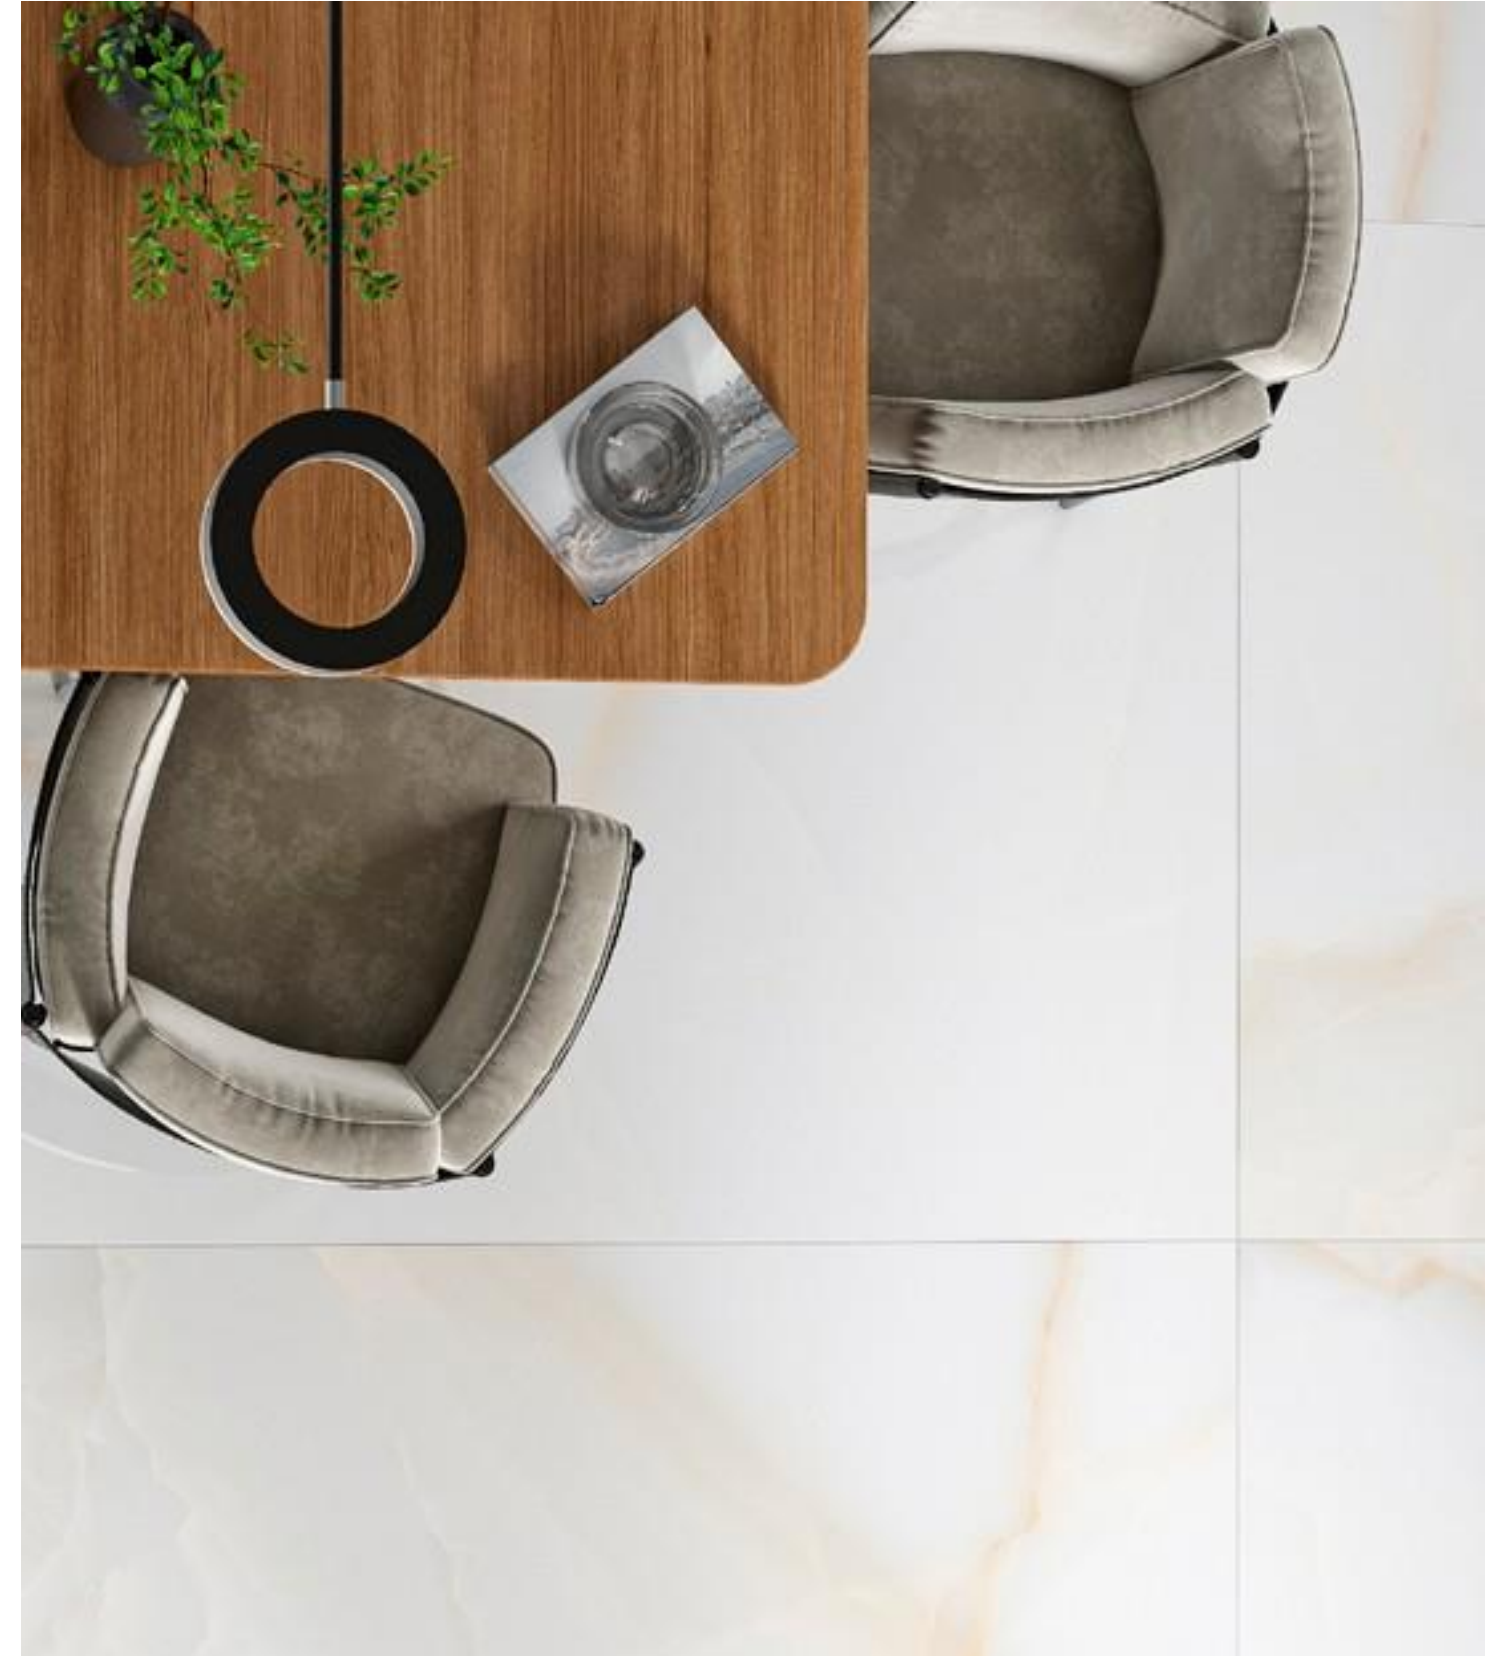

Onice Cream

Available Surface
Polished / Digimatt

1200x2400mm
9mm thickness

Total Faces | 4

Onice Cream