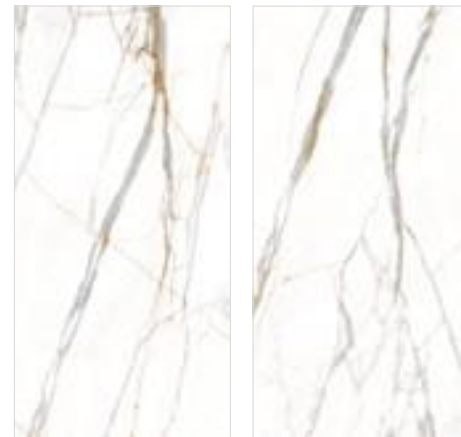

Soul White

Available Surface
Polished / Digimatt

1200x2400mm
9mm thickness

Total Faces |3