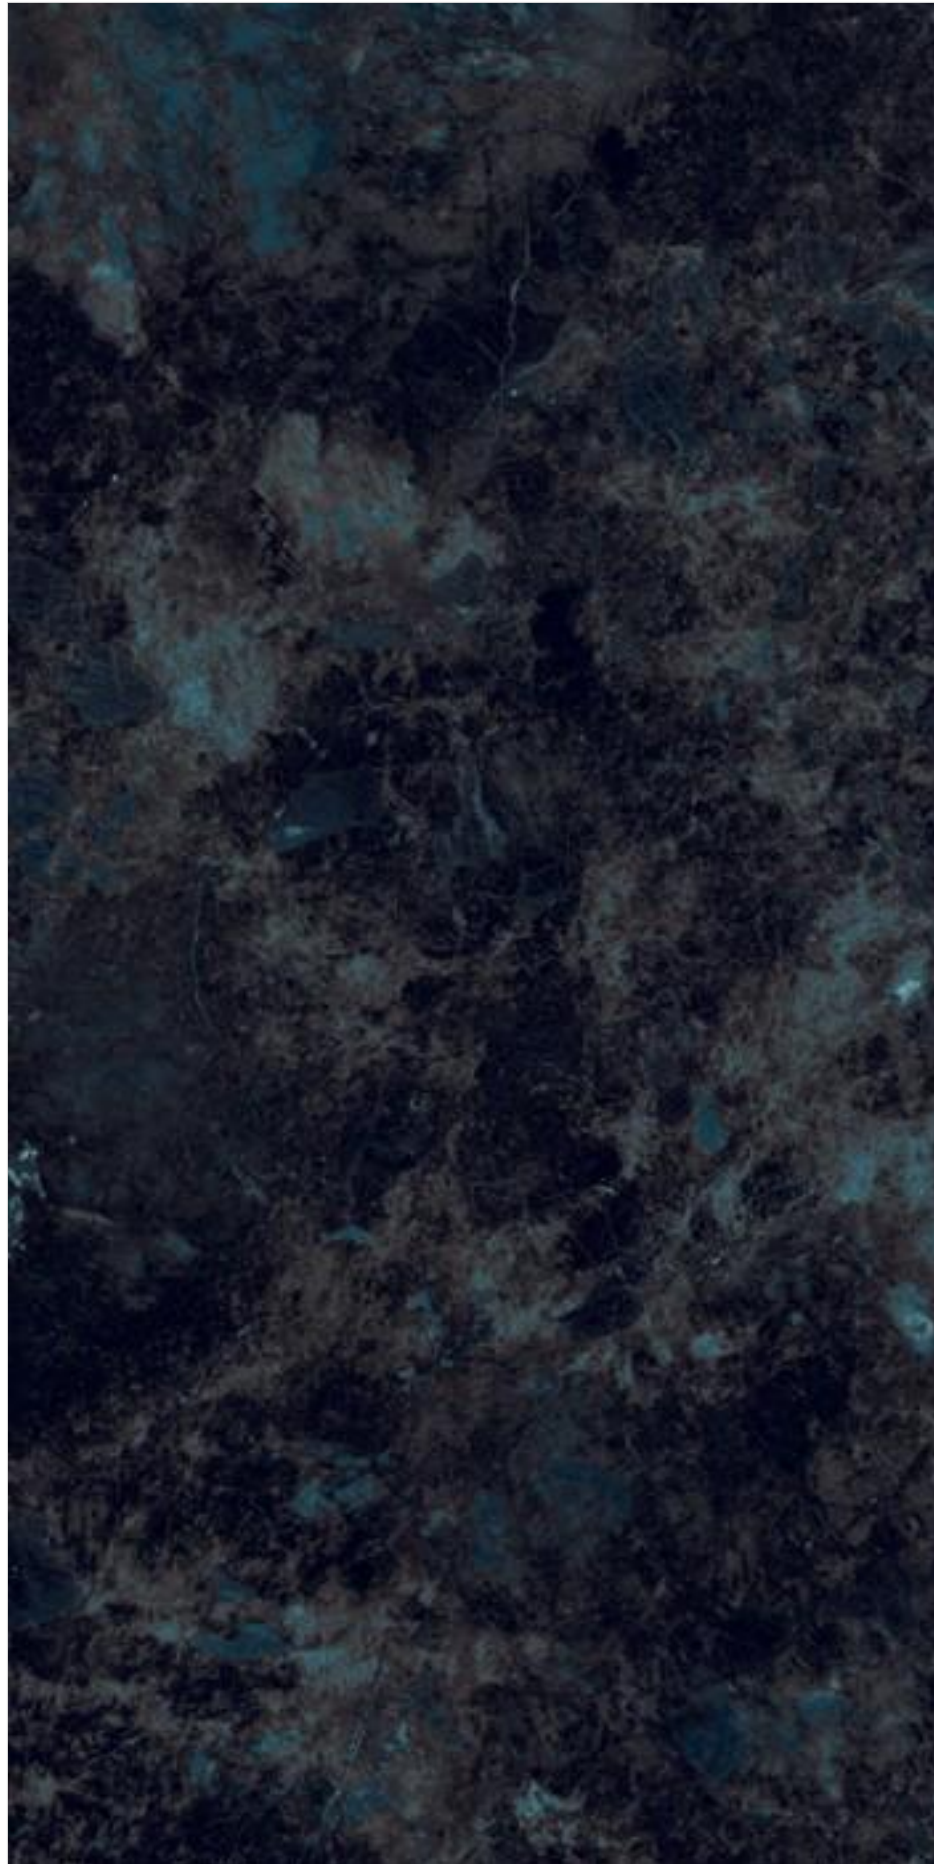

Lemurian Aqua

Lemurian Aqua

Available Surface

Polished

1200x2400mm

9mm thickness

Total Faces |3