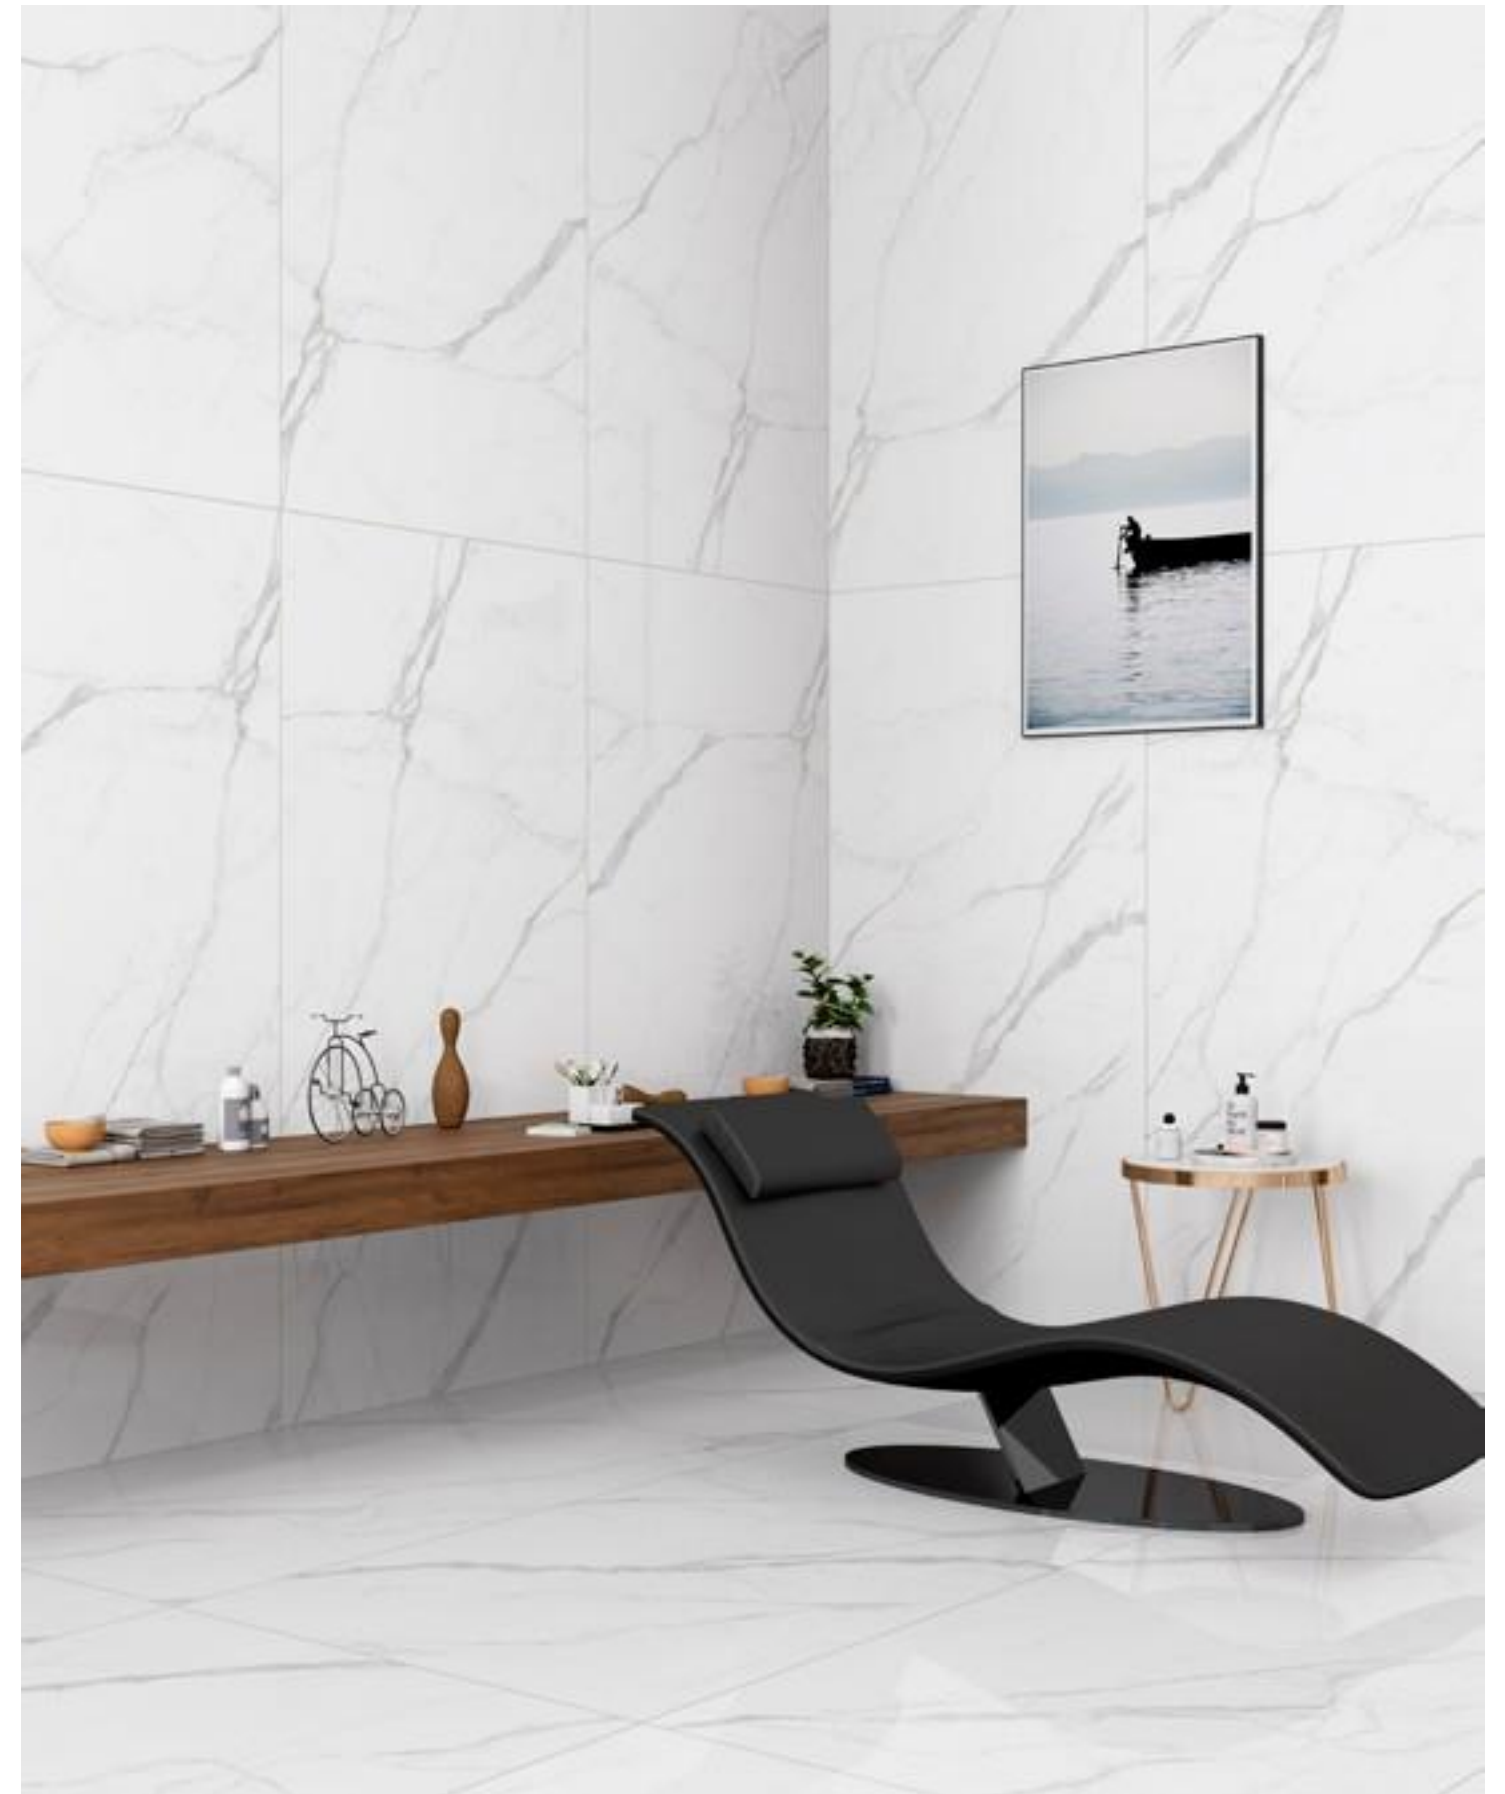

Floor

Statuario Nevo Extra
1200x2400mm

Statuario Nevo Extra

Available Surface
Polished / Digimatt

1200x2400mm
9mm thickness

Total Faces |3

Living Room

Wall
Grigio Armani Natural
1200x2400mm