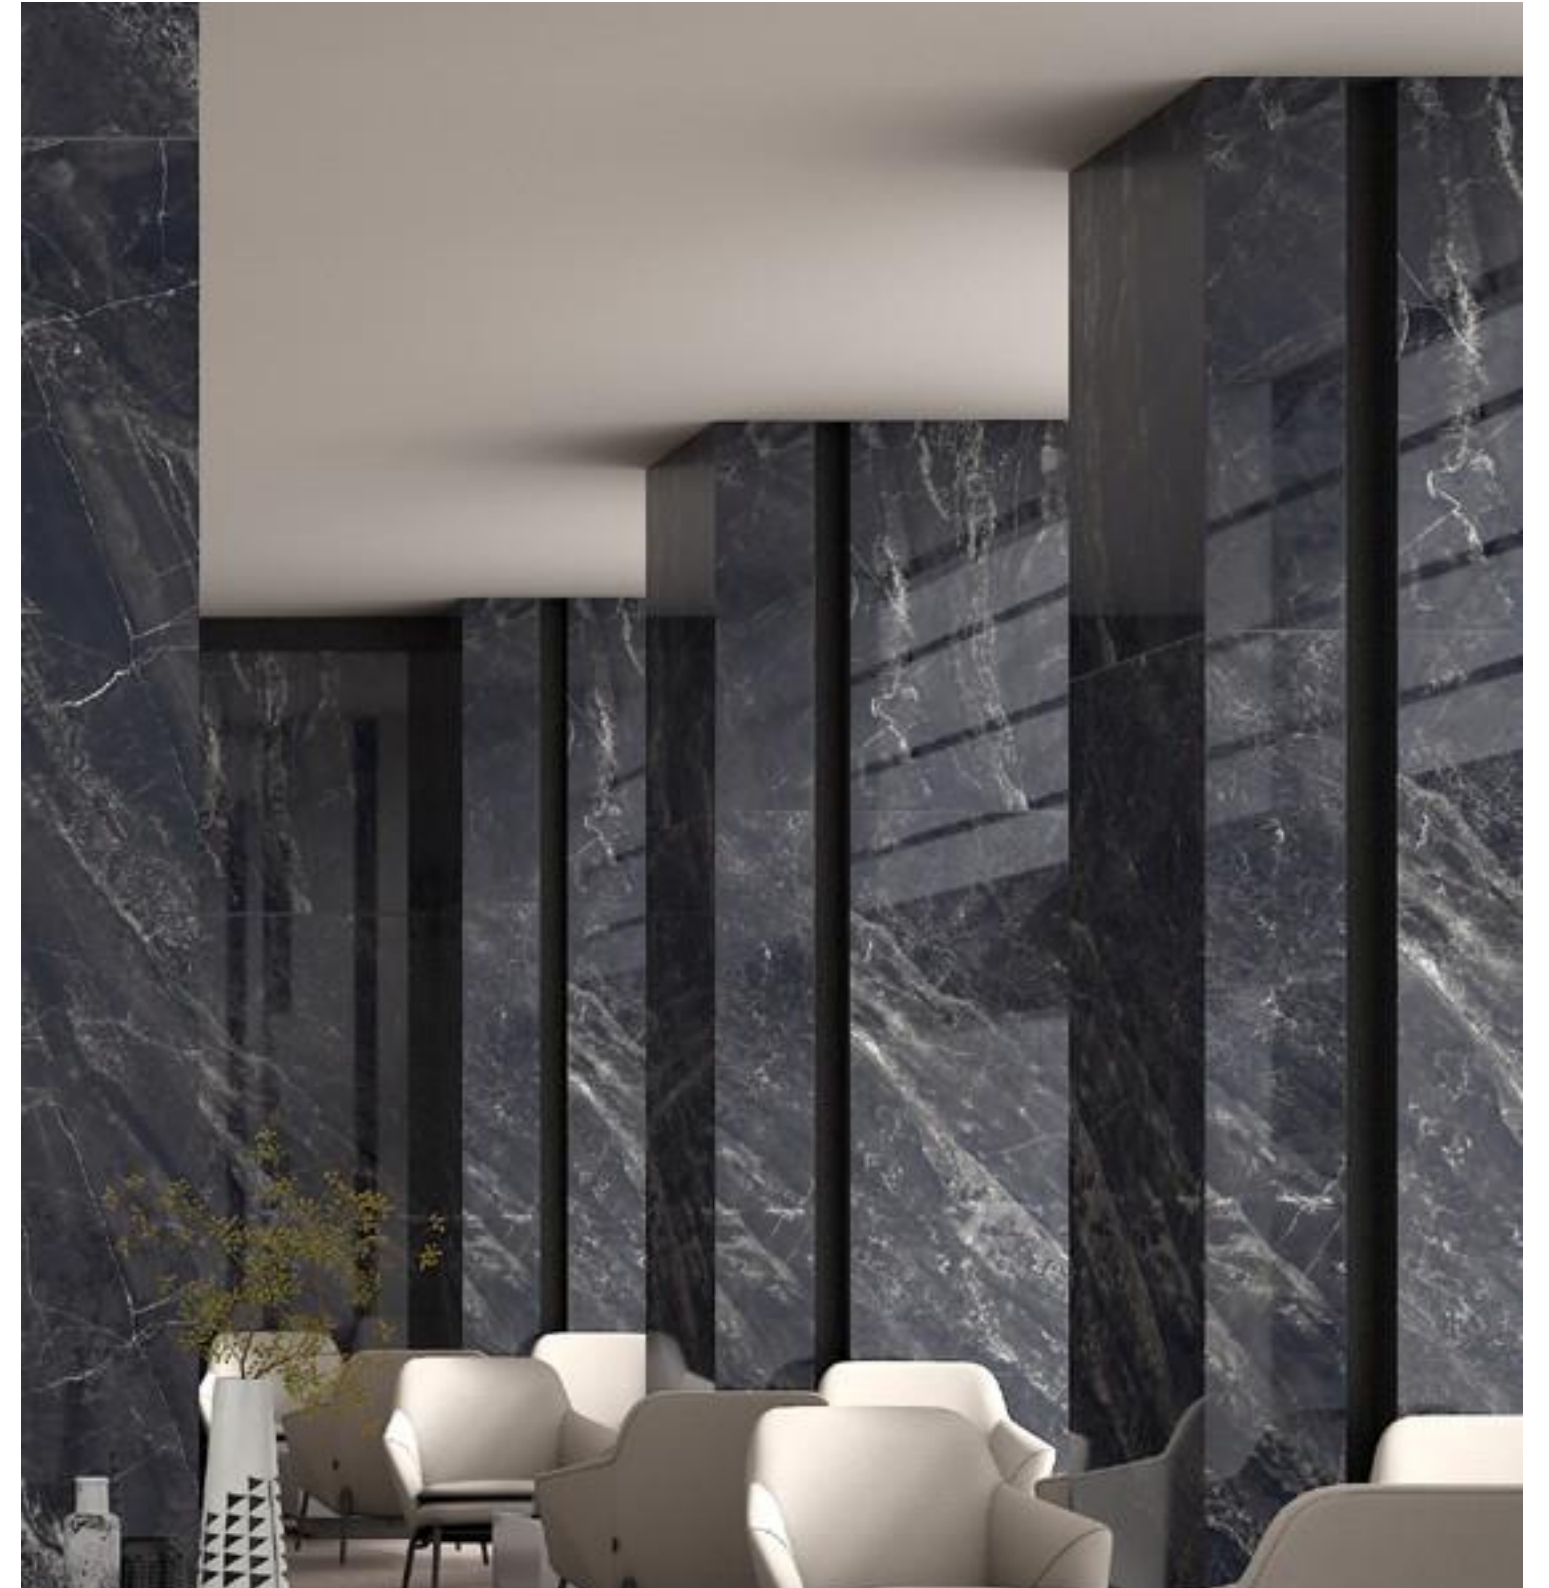

Claros Greek