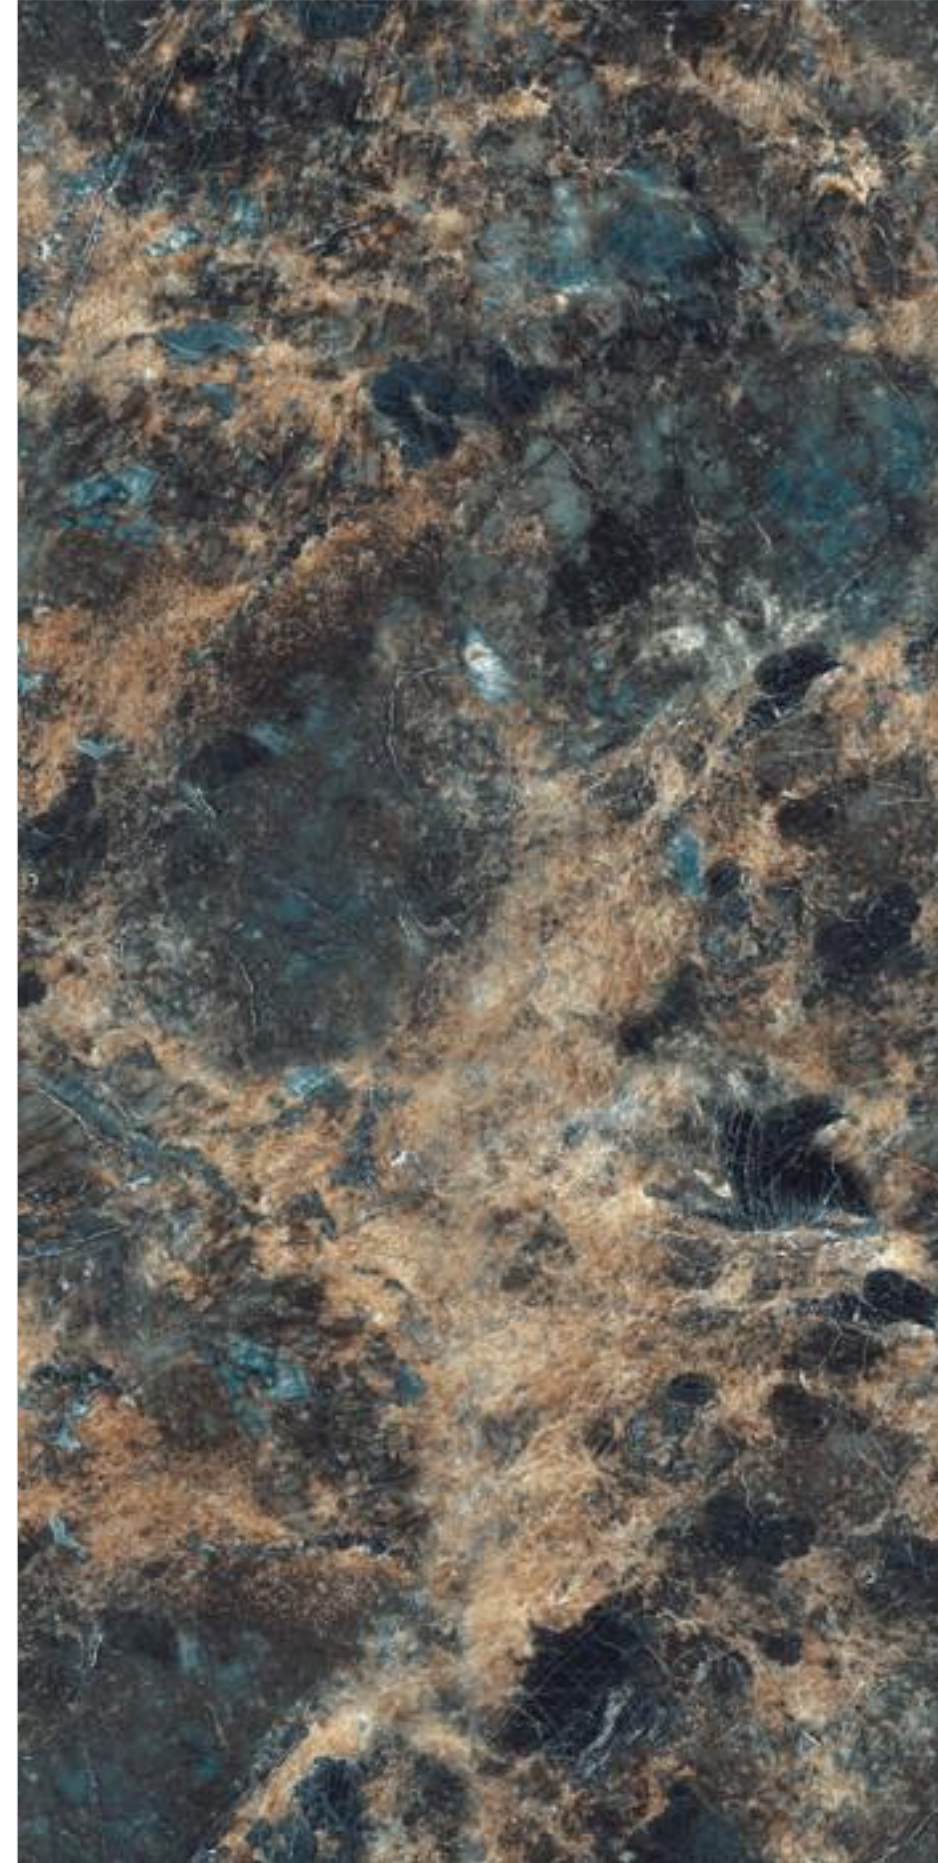

Volcano Blue

Available Surface
Polished

1200x2400mm
9mm thickness

Total Faces |3

Madagascar Blue

Available Surface
Polished

1200x2400mm
9mm thickness

Total Faces |3