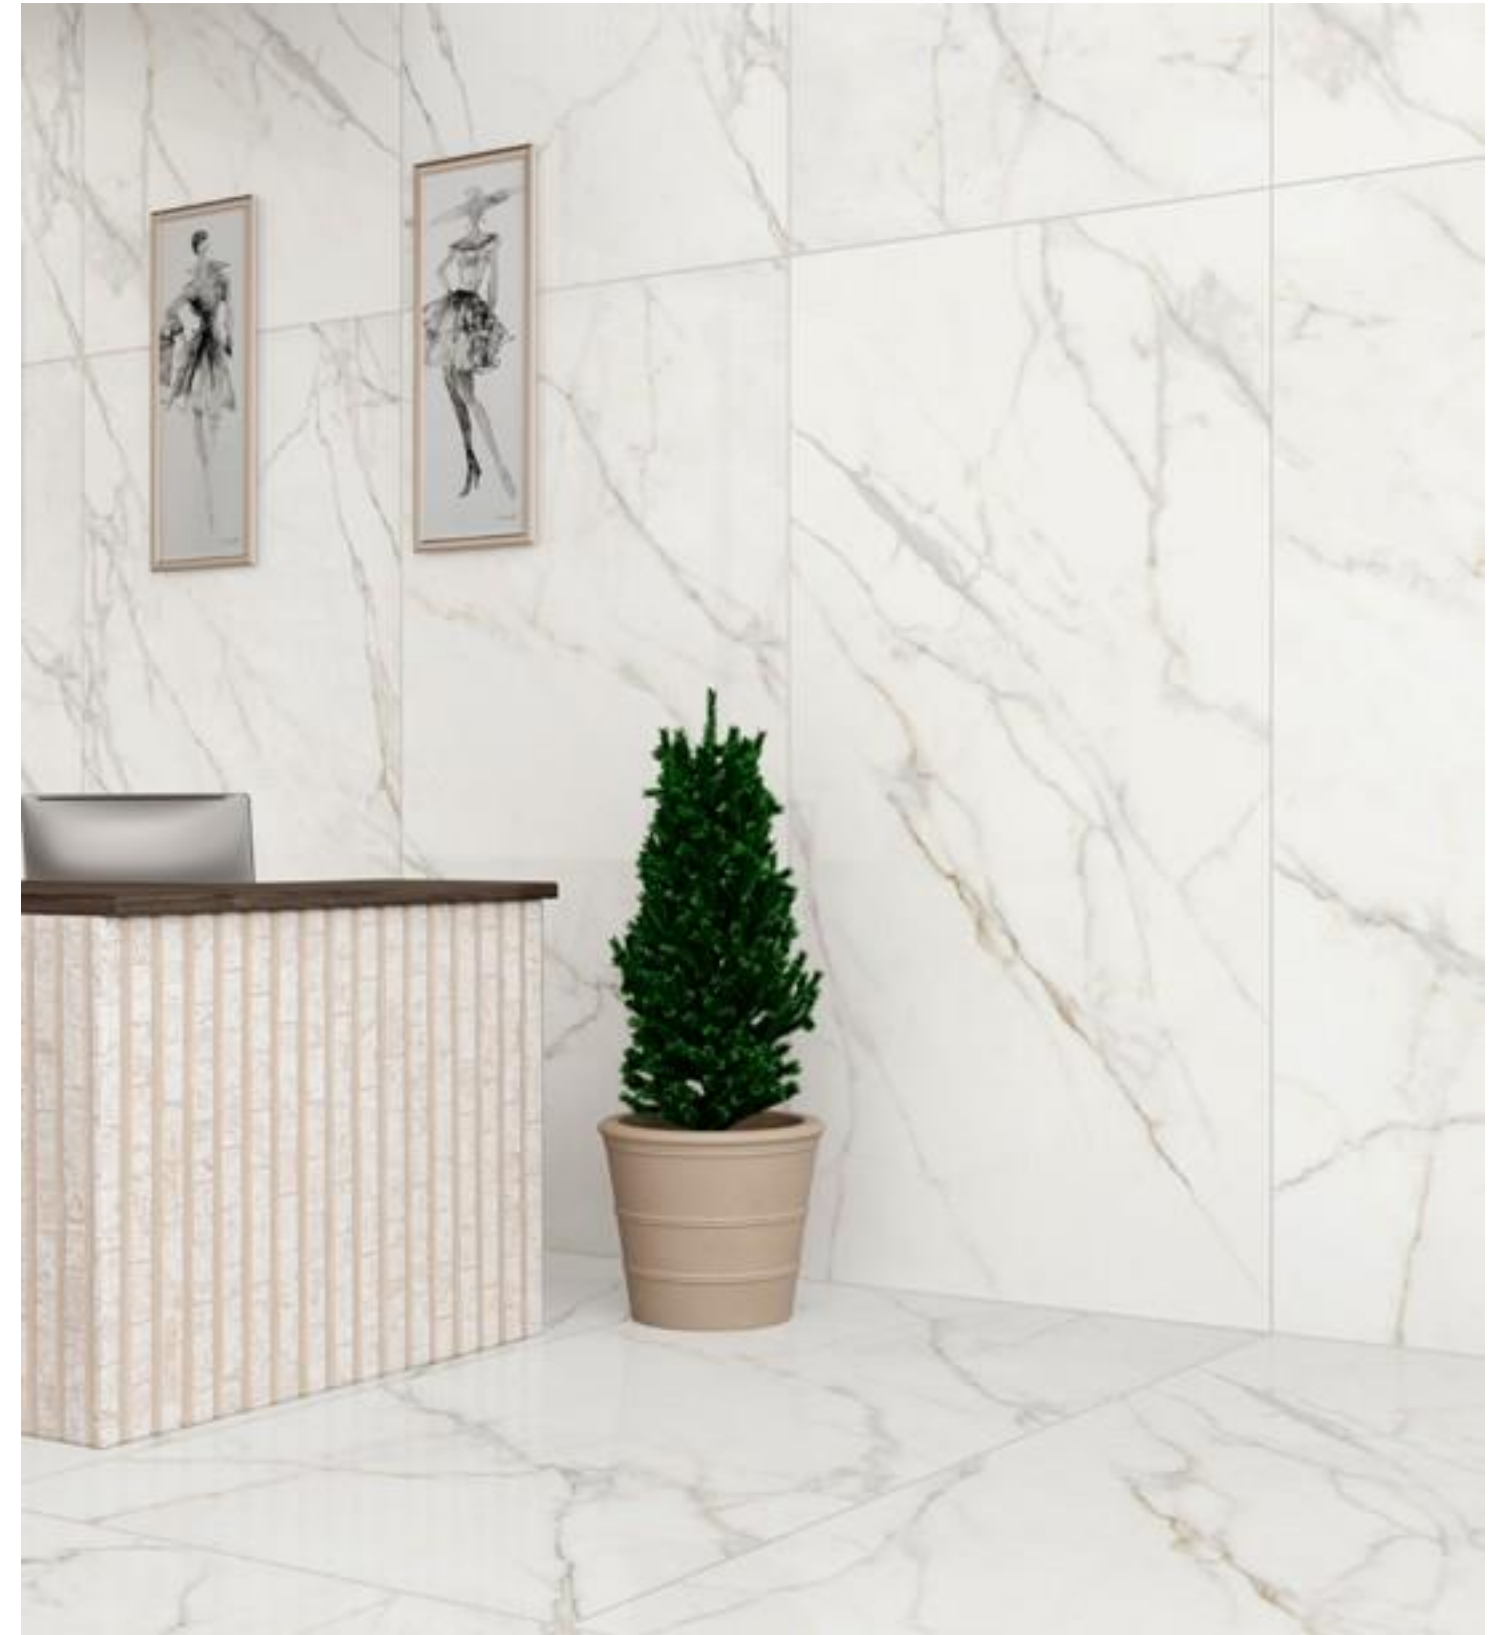

Statuario Lux