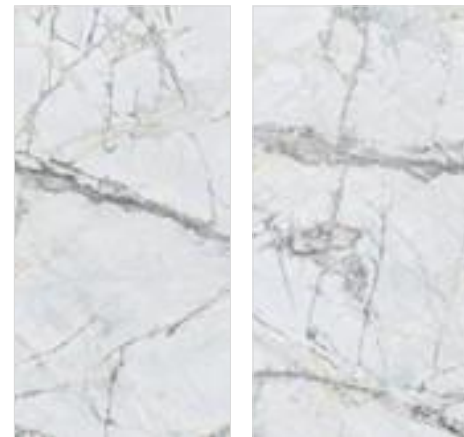

Floor

Invisible Grey
1200x2400mm

Invisible Grey

Available Surface
Polished / Digimatt

1200x2400mm
9mm thickness

Total Faces | 3

Living Room

Wall