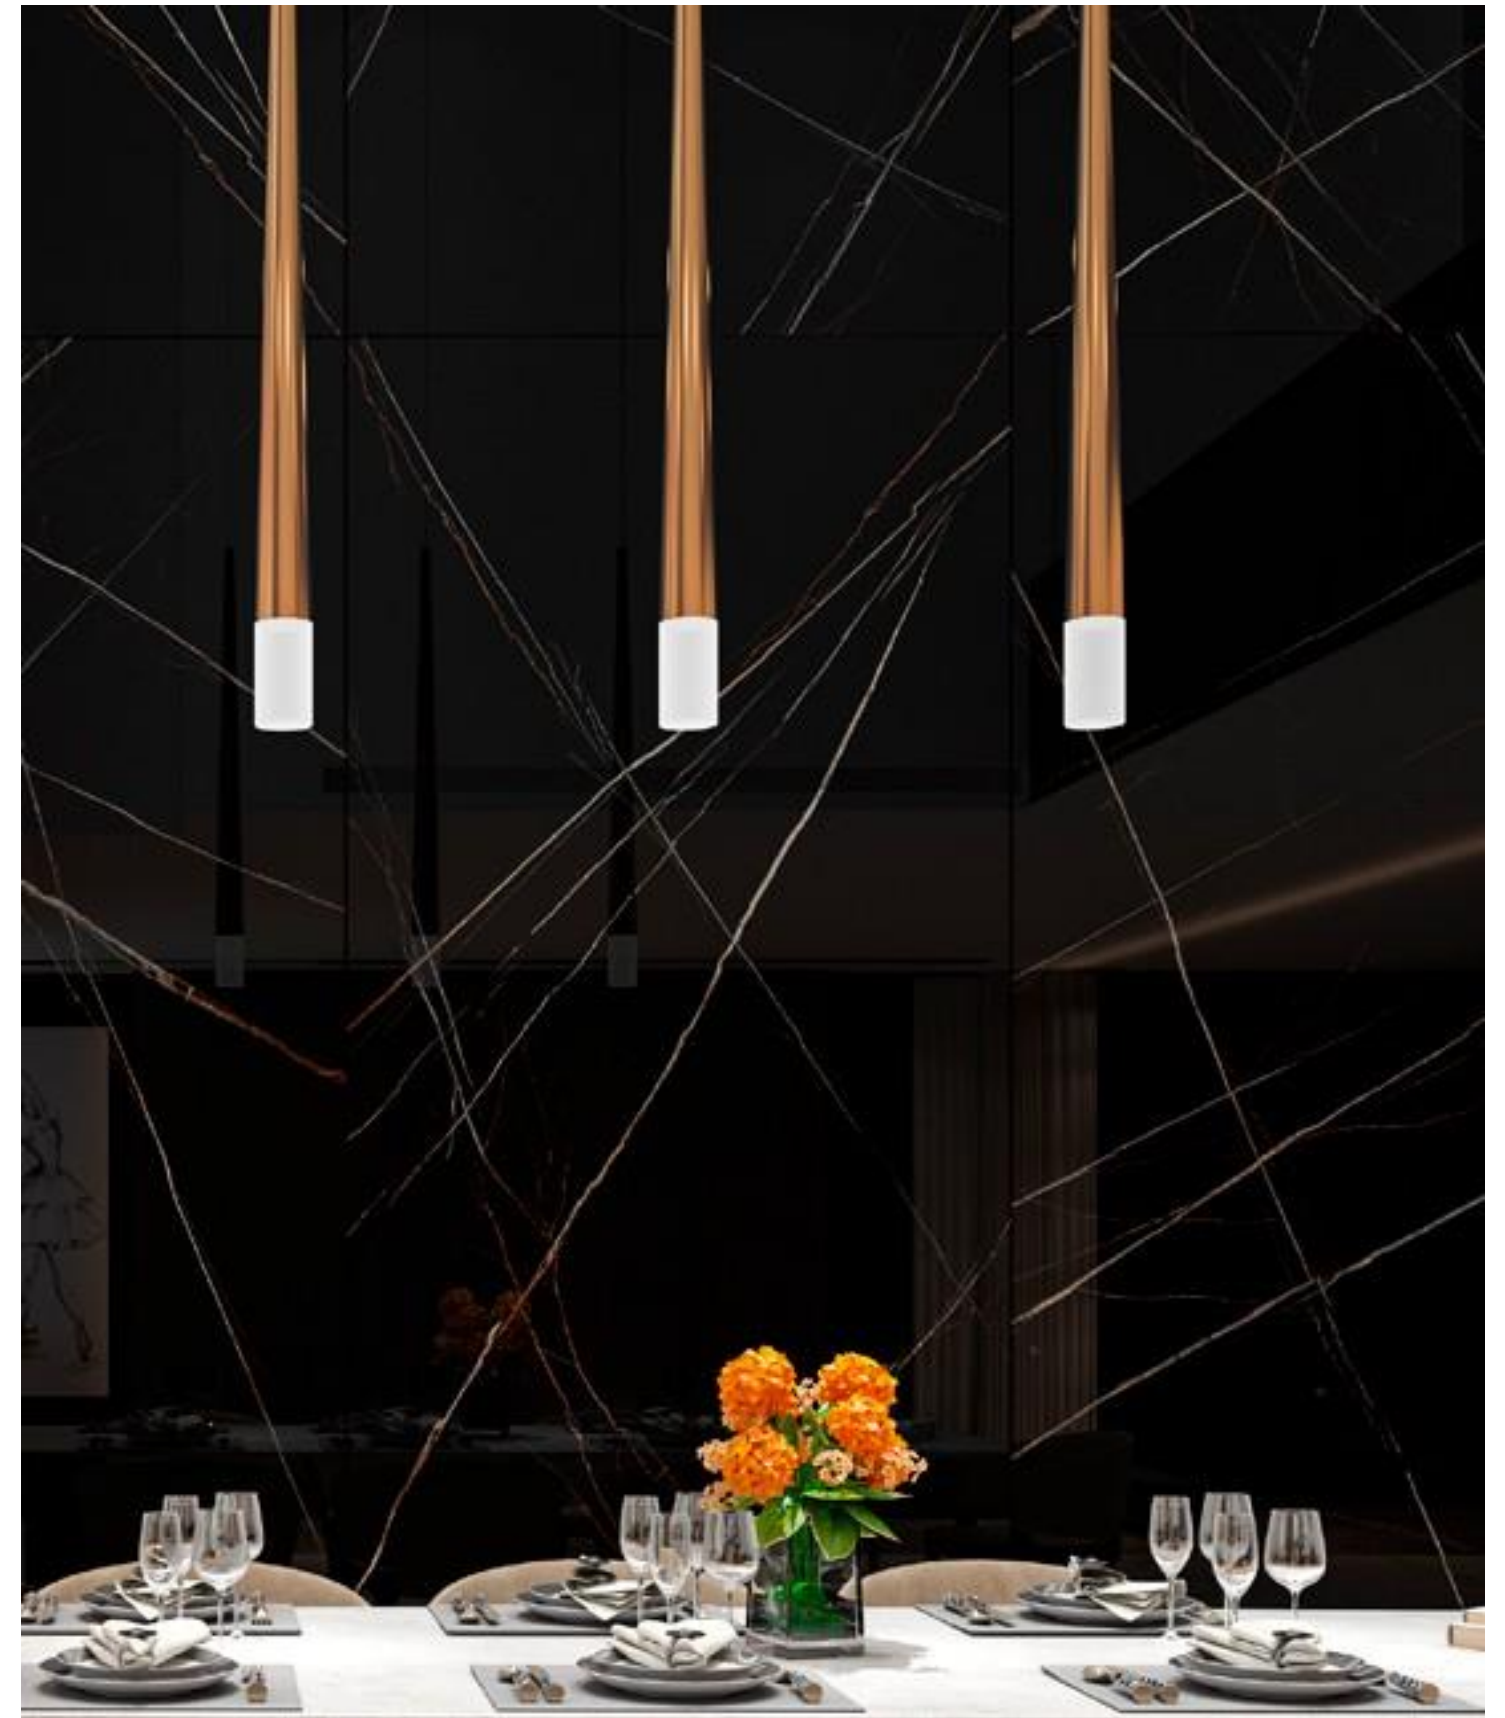

Saint Laurent