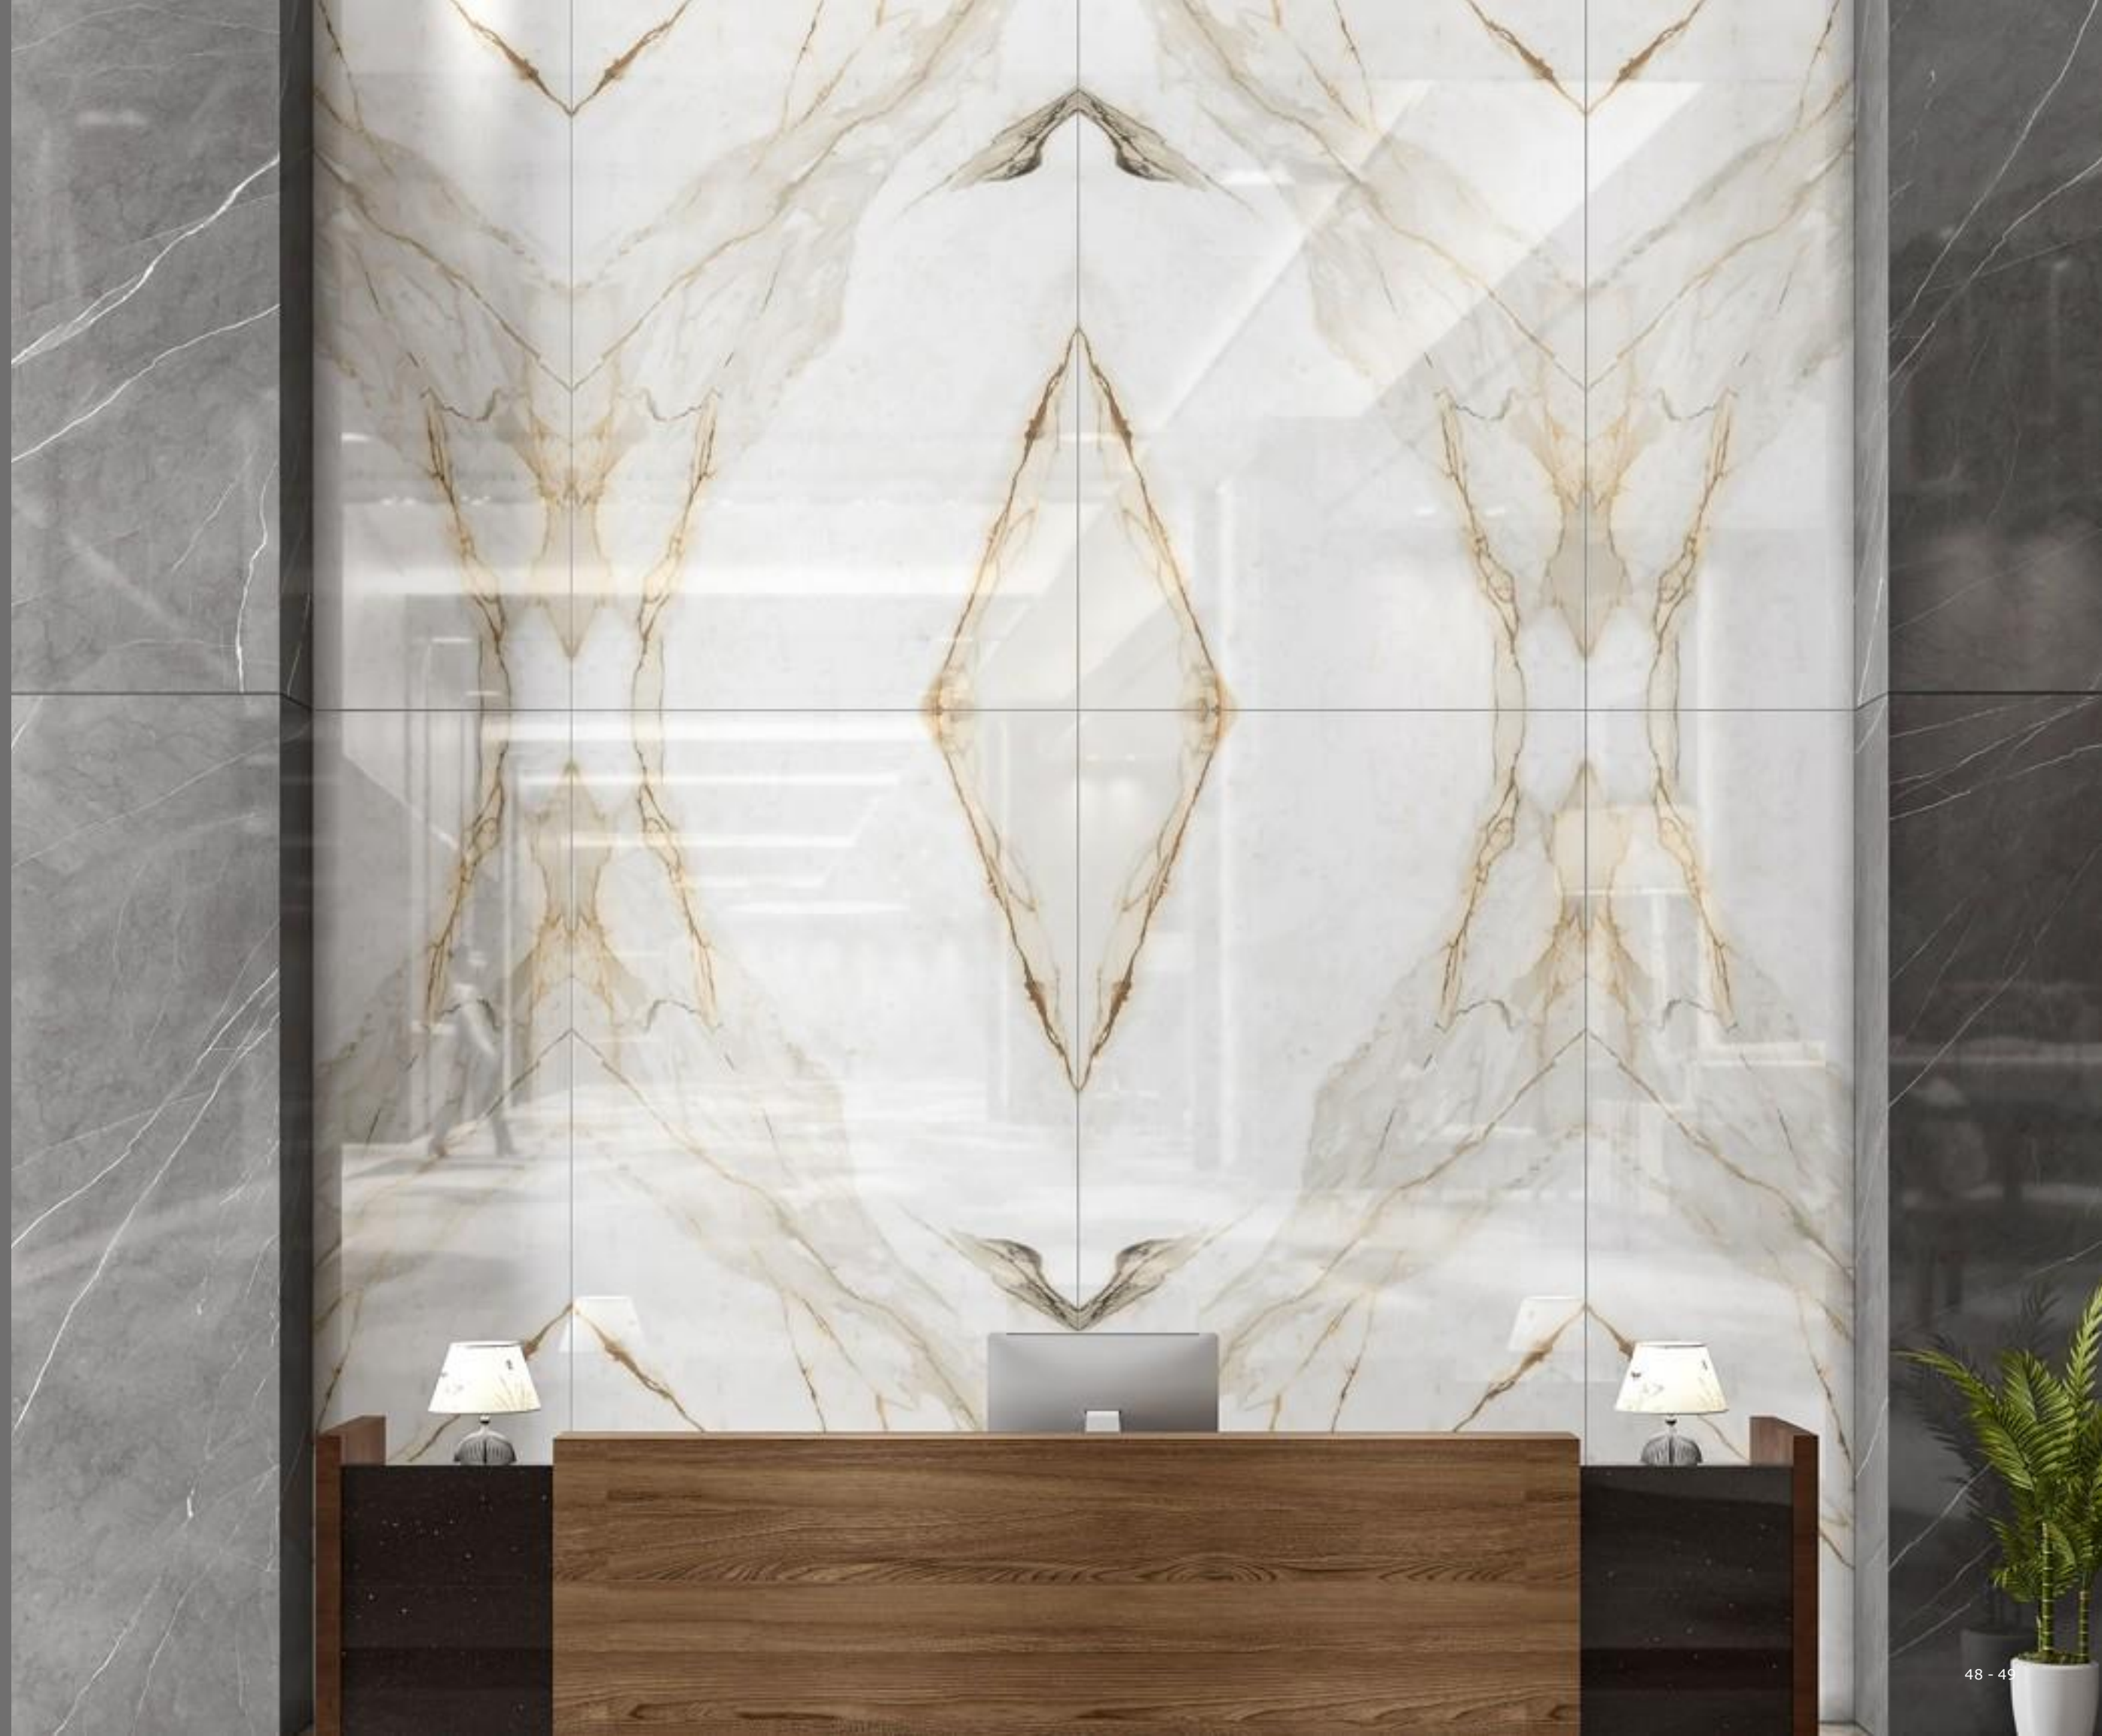

Reception

Bookmatch

Wall

Atlantis Gold
1200x2400mm

Wall 2

??
1200x2400mm