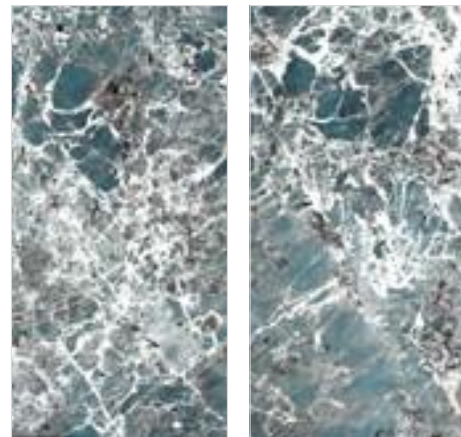

Amazonite

Available Surface

Polished

1200x2400mm
9mm thickness

Total Faces |3