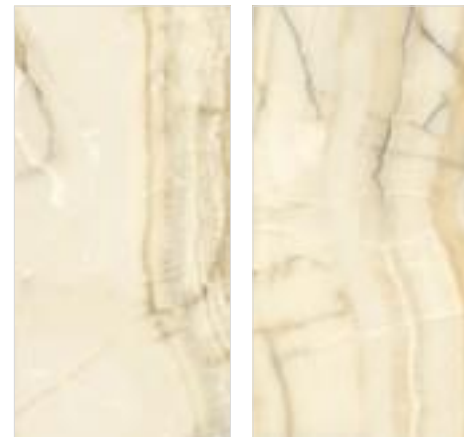

Onyx Crema

Available Surface
Polished / Digimatt

1200x2400mm
9mm thickness

Total Faces |3