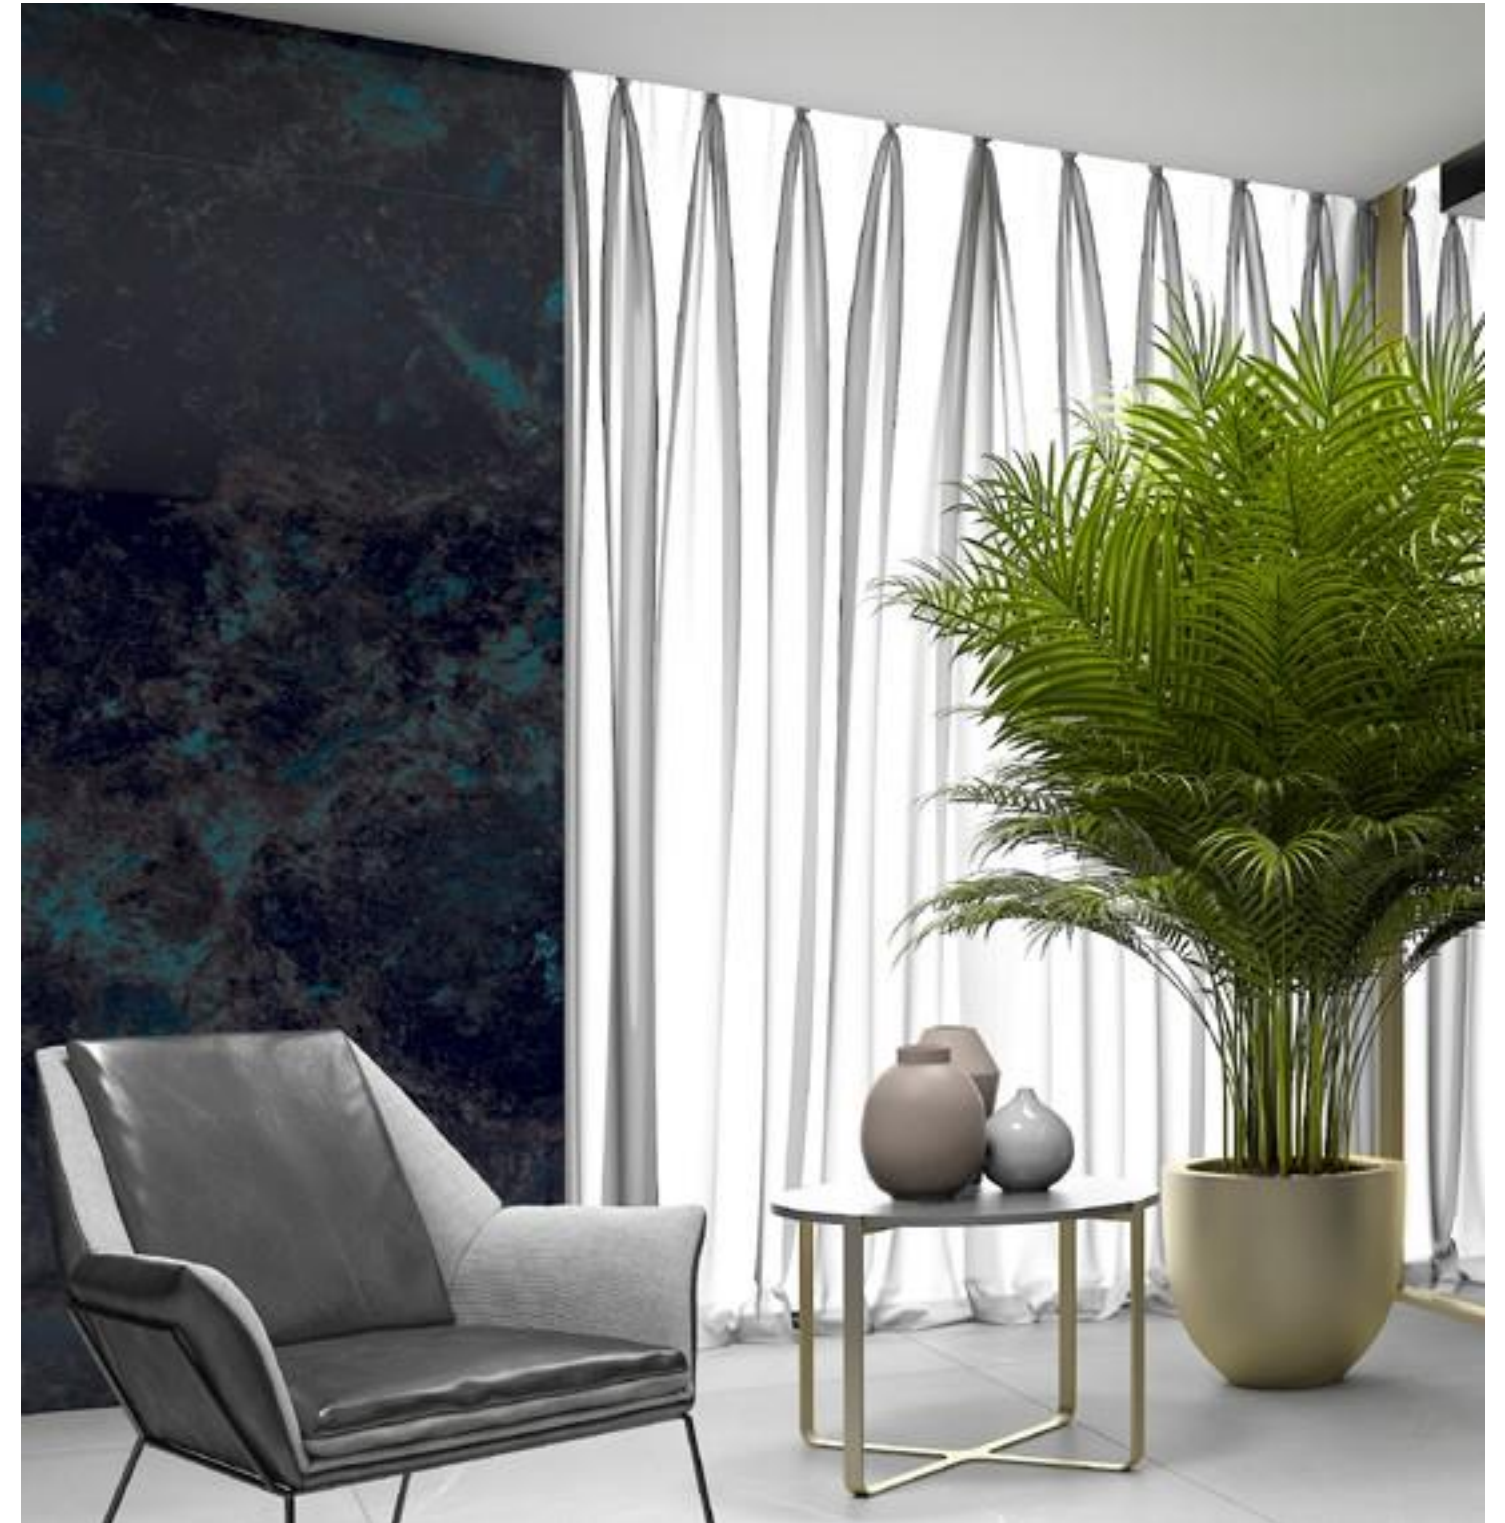

Lemurian Aqua

Available Surface

Polished

1200x2400mm

9mm thickness

Total Faces |3

Restaurant

Wall